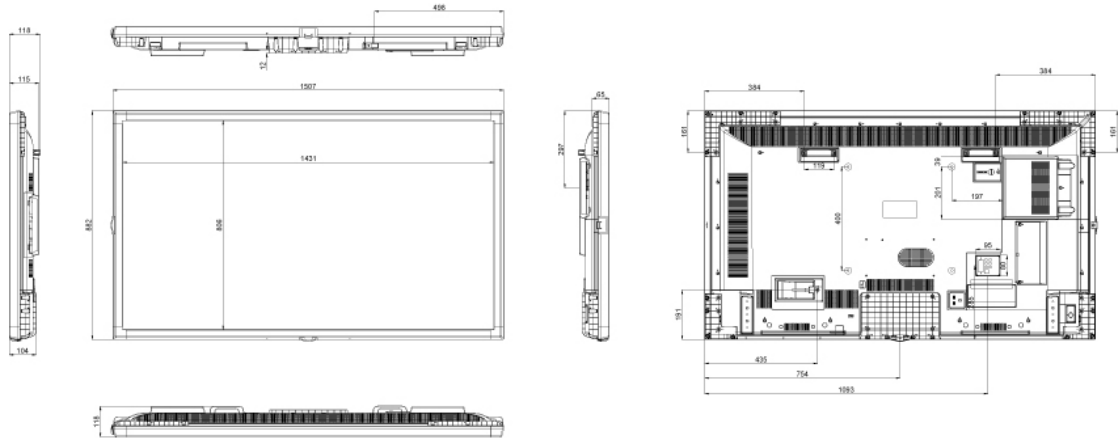

REVIZYON	REVIZYON NO	REVIZYON TARİHİ
1	04.03.2008	YEMAL BAZI/ENAY
2	15.08.2009	OPEN, BEPİM, B. AKÇESER, BAZI/ENAY
3		

MODEL 65495 IFPD	DIMENSIONS (mm)			
	WIDTH mm	DEPTH mm	HEIGHT mm	
PRODUCT	1507	118	882	
PACKAGING	1756	265	1100	

TOLERANCES	κ	NAME:	REV:
0.00/0.000	+0.00	65495 IFPD	R02
0.00/0.000	+0.01	CREATED : HOSEYIN ÇİFTÇİ	DATE: 05.03.2008
0.00/0.250.00	+0.01	LAST REV. : NERİN BAZI	SHEET: 1 / 1
0.25/0.500.00	+0.05	CHECK : Hakan KÖTÜKÖZÜ	SCALE: 1:1
0.50/0.750.00	+0.10	APPROV. : Deniz ÇETİNYÜREK	UNIT mm
0.75/0.250.00	+0.20	VESTEL VESTEL ELECTRONICS / ULJITAL, PRODUCTS OPERATIONS PAKISTAN/TURKEY TEL: +90226 813660 FAX: +90226 813652	
ANGLES	+0.5°