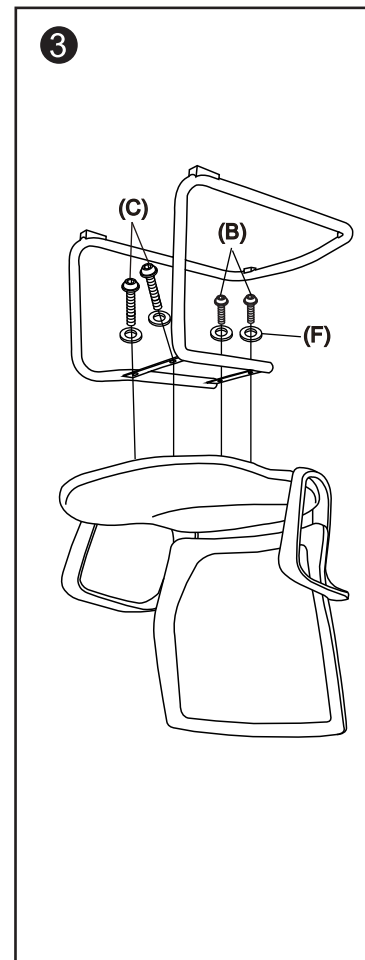

## ASSEMBLY INSTRUCTIONS

Do not tighten bolts fully until you have completed assembly.  
Should you require any assistance in assembling your goods please contact customer services on 0151 548 7111 between 9am/4:30pm.

### WARNING

- DO NOT USE THIS CHAIR AS A STEPLADDER
- USE THIS PRODUCT ONLY FOR SEATING ONE PERSON AT A TIME
- DO NOT USE THIS CHAIR UNLESS ALL BOLTS, SCREWS AND KNOBS ARE FIRMLY SECURED
- AT LEAST EVERY 4 MONTHS CHECK ALL BOLTS, SCREWS AND KNOBS TO BE SURE THEY REMAIN TIGHT
- IF PARTS ARE MISSING, BROKEN, DAMAGED OR WORN, STOP USING THE PRODUCT UNTIL REPAIRS ARE MADE USING AUTHORIZED PARTS
- FAILURE TO FOLLOW THESE INSTRUCTIONS/WARNINGS COULD RESULT IN SERIOUS INJURY