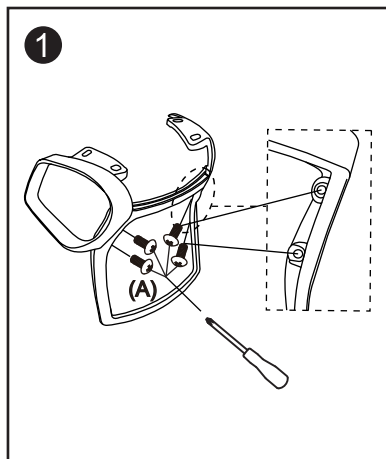

## ASSEMBLY INSTRUCTIONS

Do not tighten bolts fully until you have completed assembly.  
Should you require any assistance in assembling your goods please contact customer services on 0151 548 7111 between 9am/4:30pm.

### WARNING

- DO NOT USE THIS CHAIR AS A STEPLADDER
- USE THIS PRODUCT ONLY FOR SEATING ONE PERSON AT A TIME
- DO NOT USE THIS CHAIR UNLESS ALL BOLTS, SCREWS AND KNOBS ARE FIRMLY SECURED
- AT LEAST EVERY 4 MONTHS CHECK ALL BOLTS, SCREWS AND KNOBS TO BE SURE THEY REMAIN TIGHT
- IF PARTS ARE MISSING, BROKEN, DAMAGED OR WORN, STOP USING THE PRODUCT UNTIL REPAIRS ARE MADE USING AUTHORIZED PARTS
- FAILURE TO FOLLOW THESE INSTRUCTIONS/WARNINGS COULD RESULT IN SERIOUS INJURY