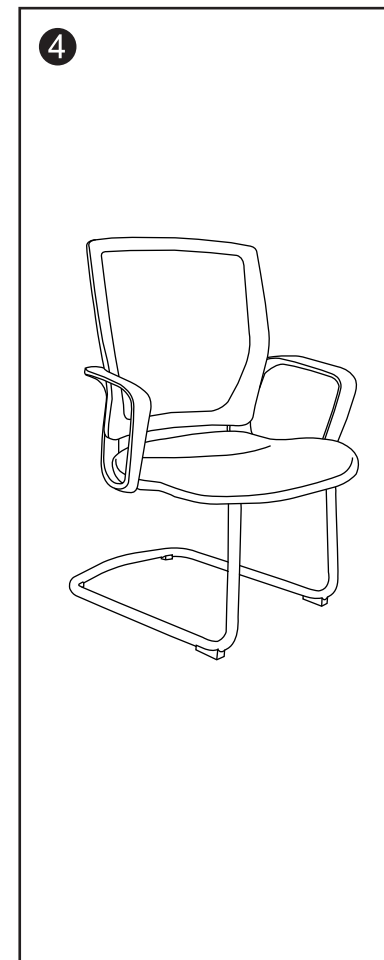

## ASSEMBLY INSTRUCTIONS

Do not tighten bolts fully until you have completed assembly.  
Should you require any assistance in assembling your goods please contact customer services on 0151 548 7111 between 9am/4:30pm.

### WARNING

- DO NOT USE THIS CHAIR AS A STEPLADDER
- USE THIS PRODUCT ONLY FOR SEATING ONE PERSON AT A TIME
- DO NOT USE THIS CHAIR UNLESS ALL BOLTS, SCREWS AND KNOBS ARE FIRMLY SECURED
- AT LEAST EVERY 4 MONTHS CHECK ALL BOLTS, SCREWS AND KNOBS TO BE SURE THEY REMAIN TIGHT
- IF PARTS ARE MISSING, BROKEN, DAMAGED OR WORN, STOP USING THE PRODUCT UNTIL REPAIRS ARE MADE USING AUTHORIZED PARTS
- FAILURE TO FOLLOW THESE INSTRUCTIONS/WARNINGS COULD RESULT IN SERIOUS INJURY