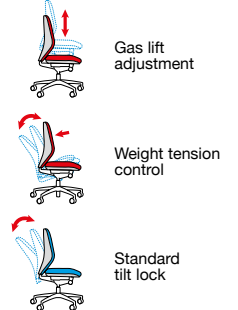

1
WARRANTY
Year

115
KG

Toto

Not only does this office chair's mesh back keep you cool, it is also designed with contours that cup your spine for optimal lumbar support. The gently curved backrest on the Toto chair follows the shape of your spine, and the mesh material allows ventilation even after prolonged contact.

Overall width **620**
Overall depth **550**
Overall height **920-1010**
Seat width **480**
Seat depth **465**
Seat height **420-510**
Back width **430**
Back height **510**
Arm height from floor **640-730**

Code **Arm type** **RRP**
TOT300T1-K **Fixed arms** **£214**

1
WARRANTY
Year

115
KG

Jonas Black

If you're looking for a no frills ergonomic office chair that's built to last and with decent back support, then you simply can't go wrong with the Jonas operators chair. Although this office chair has a minimalist design, it remains a stylish option for your home or workspace.

Overall width **580**
Overall depth **550**
Overall height **940-1070**
Seat width **490**
Seat depth **490**
Seat height **440-570**
Back width **450**
Back height **490**
Arm height from floor **620-750**

Code **Arm type** **RRP**
JNS300T1-K **Fixed arms** **£214**