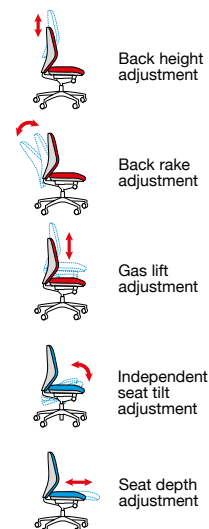

Overall width **670**
Overall depth **600**
Overall height **970-1090**
Seat width **470**
Seat depth **450**
Seat height **440-560**
Back width **430**
Back height **530**
Arm height from floor **600-730 (VMH11), 580-780 (VMH12)**

Code	Arm type	RRP
VMH10-000	No arms	£238
VMH11-000	Fixed arms	£257
VMH12-000	Adjustable arms	£281

3
WARRANTY
Years

110
KG

Altino - 3 Lever

At first glance, the signature that marks out the Altino chair is its outline, which is simplified and refined into an integrative and dynamic curve in the lumbar region. Altino integrates a contoured design that ensures consistent support to your back with a seat slide that provides balanced support and movement. EN 1335-1:2000 / EN 1335-2:2009

Overall width **670**
Overall depth **600**
Overall height **970-1090**
Seat width **470**
Seat depth **450**
Seat height **440-560**
Back width **430**
Back height **530**
Arm height from floor **600-730 (AH21), 580-780 (AH22)**

Code	Arm type	RRP
AH20-050	No arms	£278
AH21-050	Fixed arms	£297
AH22-050	Adjustable arms	£325

3
WARRANTY
Years

110
KG

Altino - 2 Lever

With its clean, modern styling, Altino is guaranteed to provide a contemporary feel to any office environment, due to the multi functions and ergonomic design of the chair. The sculptured moulded foam seat combines with the breathable mesh back to keep users cool and comfortable.