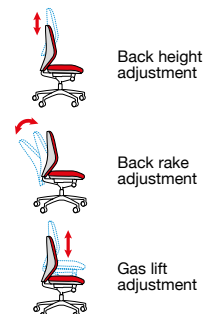

Arm height from floor **600-730 (AH11), 580-780 (AH12)**

Code	Arm type	RRP
AH10-000	No arms	£200
AH11-000	Fixed arms	£238
AH12-000	Adjustable arms	£262

3
WARRANTY
Years

130
KG

Arcade

The design of the Arcade chair draws inspiration from classical yoga positions to make sitting an enjoyable experience at work. The black mesh back complements the light grey frame perfectly and the adjustable lumbar support keeps the user's back in contact with the back of the chair.