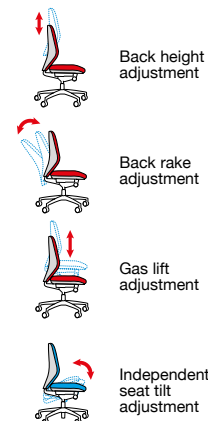

2
WARRANTY
Years

110
KG

Ronan

The Ronan high mesh back operator chairs are a stylish and practical solution. Available with a black 5 star base Ronan utilises a combination of fabric and breathable mesh in its construction making this chair extremely comfortable for long hours of sitting, especially in the warmer months.

Overall width **630**
Overall depth **590**
Overall height **980-1060**
Seat width **510**
Seat depth **500**
Seat height **450-530**
Back width **480**
Back height **560**
Arm height from floor **660-740**

Code **ARM type** **RRP**
RON300T1 **Fixed arms** **£347**

3
WARRANTY
Years

150
KG

Senza

Comfort, reliability and affordability are the key attributes of the Senza operators chair with its curvaceous profile and vast array of options. Equipped with ergonomic features, a high mesh back and padded fabric seat. This operators chair easily provides the comfort needed for a long day at work. EN 1335-1:2000 / EN 1335-2:2009

Overall width **680**
Overall depth **650**
Overall height **950-1080**
Seat width **520**
Seat depth **500**
Seat height **470-600**
Back width **480**
Back height **590**
Arm height from floor **620-750 (SM43), 600-800 (SM44), 470-800 (SM46)**

Code **Arm type** **RRP**
SM40-000 No arms **£300**
SM43-000 Fixed arms **£330**
SM44-000 Adjustable arms **£363**
SM46-000 Folding arms **£388**