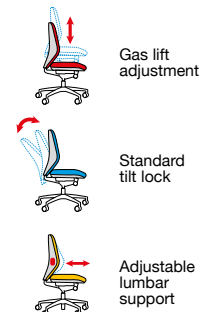

2
WARRANTY
Years

110
KG

Ronan

The Ronan high mesh back operator chairs are a stylish and practical solution. Available with a black 5 star base Ronan utilises a combination of fabric and breathable mesh in its construction making this chair extremely comfortable for long hours of sitting, especially in the warmer months.

Overall width **630**
Overall depth **590**
Overall height **980-1060**
Seat width **510**
Seat depth **500**
Seat height **450-530**
Back width **480**
Back height **560**
Arm height from floor **660-740**

Code **ARM type** **RRP**
RON300T1 **Fixed arms** **£347**

3
WARRANTY
Years

150
KG

Senza

Comfort, reliability and affordability are the key attributes of the Senza operators chair with its curvaceous profile and vast array of options. Equipped with ergonomic features, a high mesh back and padded fabric seat. This operators chair easily provides the comfort needed for a long day at work. EN 1335-1:2000 / EN 1335-2:2009

Overall width **680**
Overall depth **650**
Overall height **950-1080**
Seat width **520**
Seat depth **500**
Seat height **470-600**
Back width **480**
Back height **590**
Arm height from floor **620-750 (SM43), 600-800 (SM44), 470-800 (SM46)**

Code **Arm type** **RRP**
SM40-000 No arms **£300**
SM43-000 Fixed arms **£330**
SM44-000 Adjustable arms **£363**
SM46-000 Folding arms **£388**