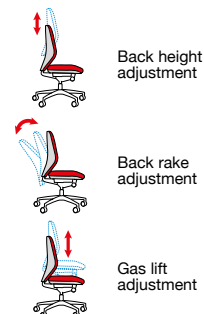

2
WARRANTY
Years

150
KG

Jota

The Jota Mesh chair has a sleek design, multiple features and allows the user to enjoy the modern design without compromising on good ergonomic support. The Jota Mesh has a breathable, curved mesh back for increased ventilation, complemented by an upholstered seat for added comfort. EN 1335-1:2000 / EN 1335-2:2009

Overall width **670**
Overall depth **600**
Overall height **970-1090**
Seat width **470**
Seat depth **450**
Seat height **440-560**
Back width **430**
Back height **530**
Arm height from floor **600-730 (VMH11), 580-780 (VMH12)**

Code	Arm type	RRP
VMH10-000	No arms	£238
VMH11-000	Fixed arms	£257
VMH12-000	Adjustable arms	£281

3
WARRANTY
Years

110
KG

Altino - 3 Lever

At first glance, the signature that marks out the Altino chair is its outline, which is simplified and refined into an integrative and dynamic curve in the lumbar region. Altino integrates a contoured design that ensures consistent support to your back with a seat slide that provides balanced support and movement. EN 1335-1:2000 / EN 1335-2:2009

Overall width **670**
Overall depth **600**
Overall height **970-1090**
Seat width **470**
Seat depth **450**
Seat height **440-560**
Back width **430**
Back height **530**
Arm height from floor **600-730 (AH21), 580-780 (AH22)**

Code	Arm type	RRP
AH20-050	No arms	£278
AH21-050	Fixed arms	£297
AH22-050	Adjustable arms	£325