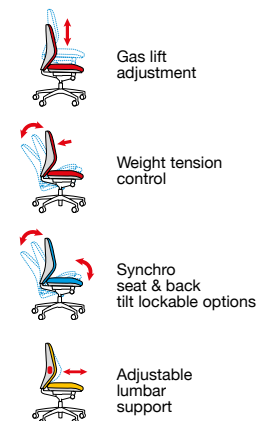

3
WARRANTY
Years

110
KG

Altino - 2 Lever

With its clean, modern styling, Altino is guaranteed to provide a contemporary feel to any office environment, due to the multi functions and ergonomic design of the chair. The sculptured moulded foam seat combines with the breathable mesh back to keep users cool and comfortable.

EN 1335-1:2000 / EN 1335-2:2009

Overall width **670**
Overall depth **600**
Overall height **970-1090**
Seat width **470**
Seat depth **450**
Seat height **440-560**
Back width **430**
Back height **530**

Arm height from floor **600-730 (AH11), 580-780 (AH12)**

Code	Arm type	RRP
AH10-000	No arms	£200
AH11-000	Fixed arms	£238
AH12-000	Adjustable arms	£262

3
WARRANTY
Years

130
KG

Arcade

The design of the Arcade chair draws inspiration from classical yoga positions to make sitting an enjoyable experience at work. The black mesh back complements the light grey frame perfectly and the adjustable lumbar support keeps the user's back in contact with the back of the chair.

Overall width **635**
Overall depth **600**
Overall height **1000-1090**
Seat width **500**
Seat depth **500**
Seat height **460-550**
Back width **460**
Back height **560**
Arm height from floor **705-775**

Code	Arm type	RRP
ARC300T1-G	Adjustable arms	£333