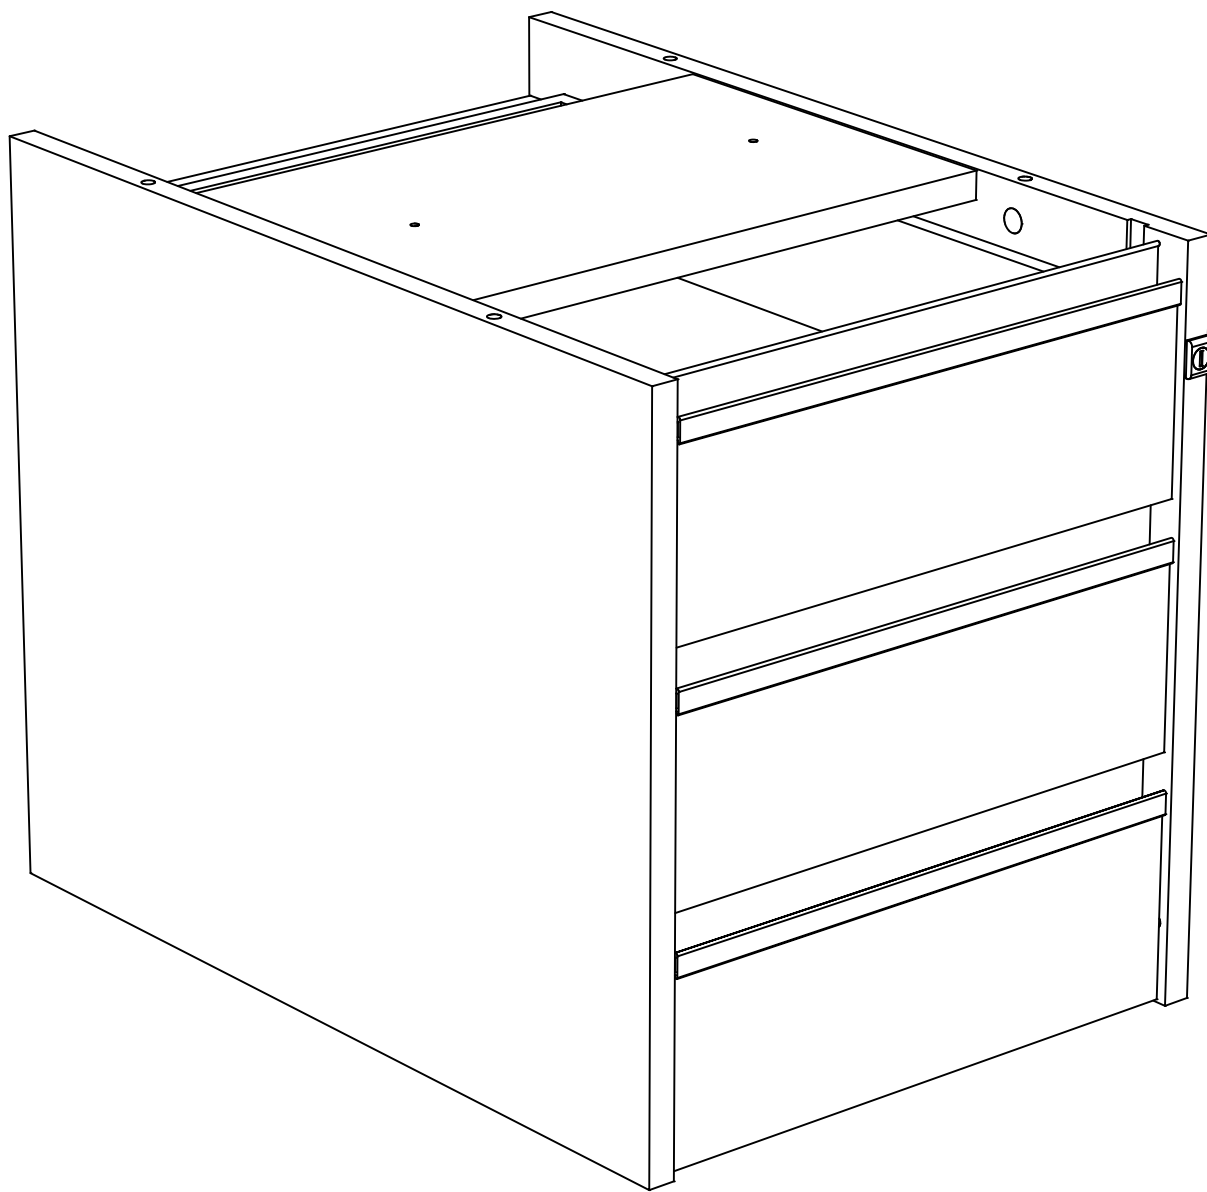

# CF3FP - 3 Drw Desk Pedestal

Please check that you have all the fittings

CF3FP

4

Minifix cam 15N  
CAM03

4

Quickfix spread bolt  
BLT06

4

1 1/4 x 8 screw  
SCR12

1

2

5

6

**4x** 1"1/4 x 8 screw  
SCR12

9

10