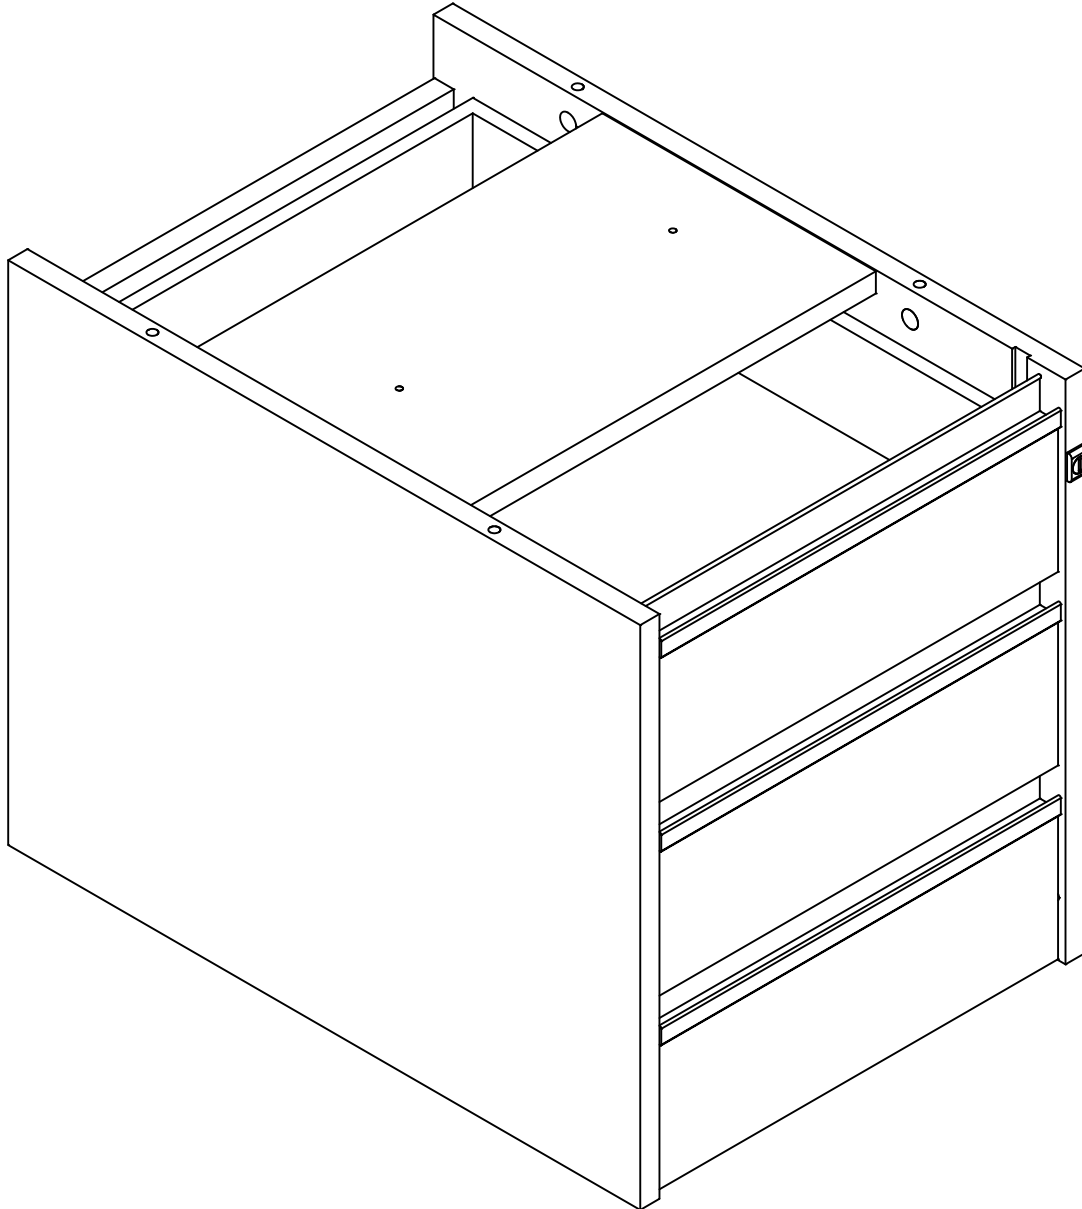

# CF3FP - 3 Drw Desk Pedestal

Please check that you have all the fittings

CF3FP

4

Minifix cam 15N  
CAM03

4

Quickfix spread bolt  
BLT06

4

1 1/4 x 8 screw  
SCR12

1

2

5

6

**4x** 1"1/4 x 8 screw  
SCR12

9

10