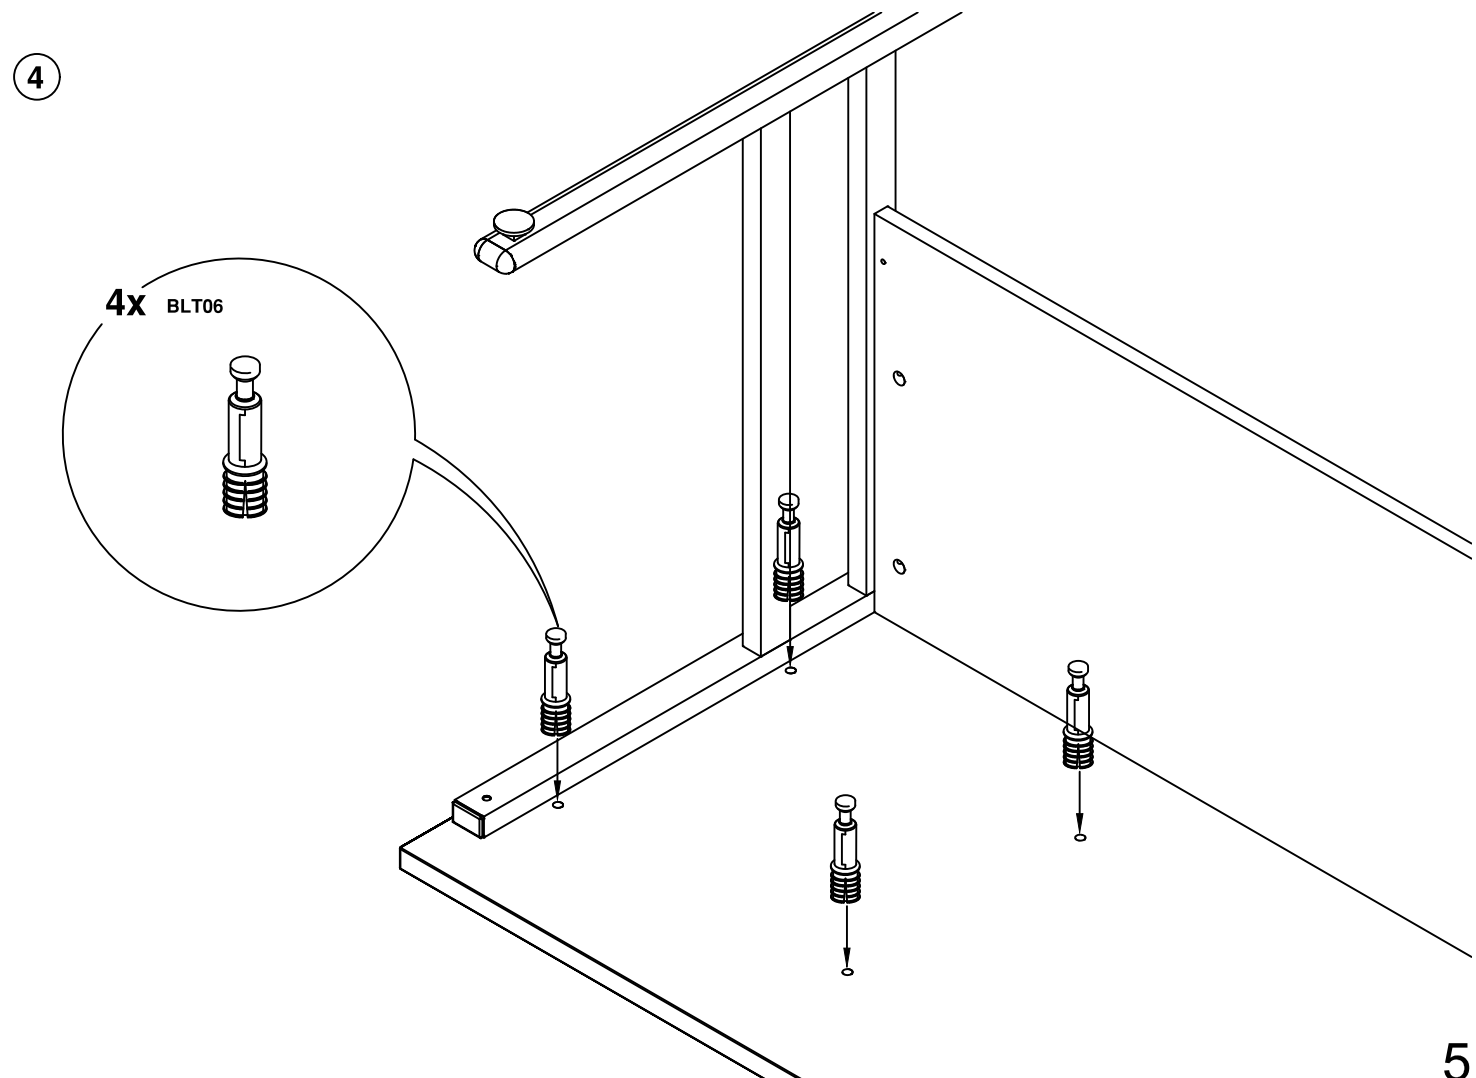

# CF3FP - 3 Drw Desk Pedestal

Please check that you have all the fittings

CF3FP

4

Minifix cam 15N  
CAM03

4

Quickfix spread bolt  
BLT06

4

1 1/4 x 8 screw  
SCR12

1

2

5

6

**4x** 1"1/4 x 8 screw  
SCR12

9

10