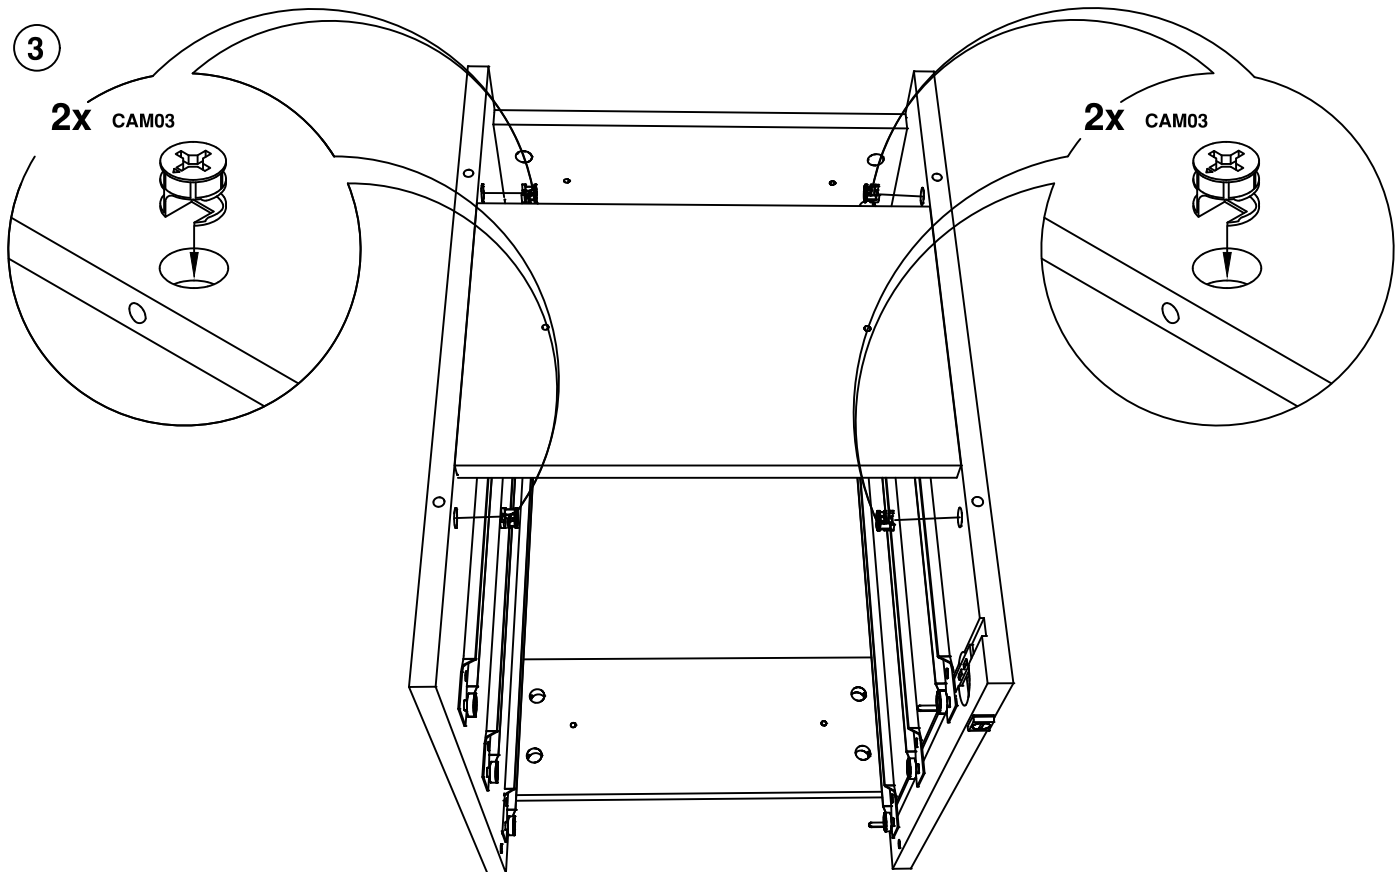

# CF3FP - 3 Drw Desk Pedestal

Please check that you have all the fittings

CF3FP

4

Minifix cam 15N  
CAM03

4

Quickfix spread bolt  
BLT06

4

1 1/4 x 8 screw  
SCR12

1

2

5

6

**4x** 1"1/4 x 8 screw  
SCR12

9

10