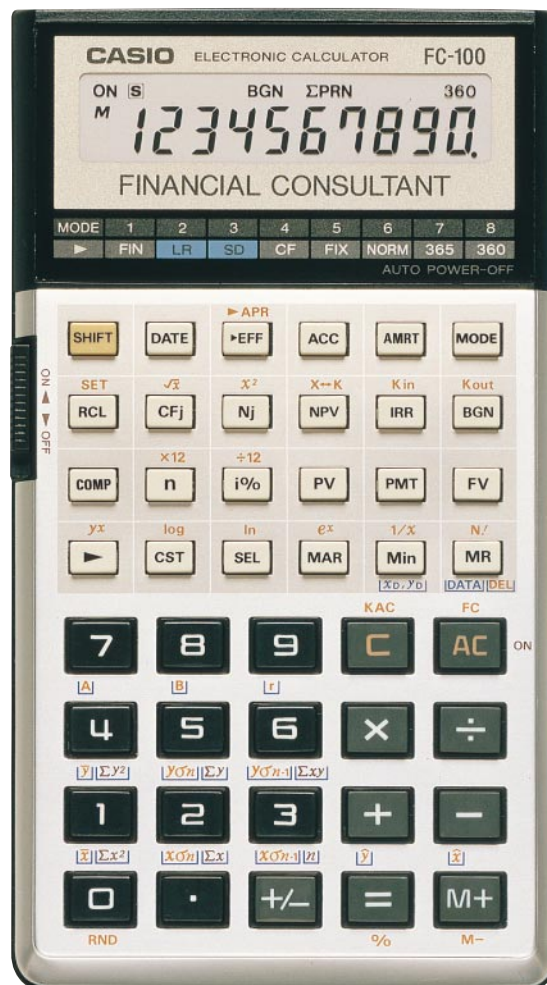

# CASIO®

programmable

- 10 digit display
- Battery power
- Discounted cash flow analysis
- Compound interest calculations
- Amortisation loans
- Auto power-off function with memory retention

# FC-100