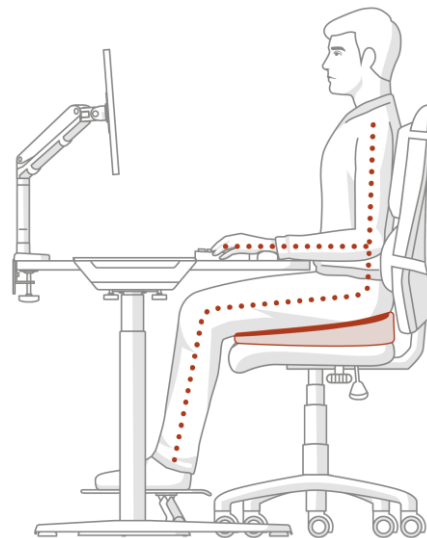

Breyta™ Wedge Seat Cushion

Ergonomic Wedge Design

Wedge design encourages correct pelvic positioning and spinal alignment to help reduce back discomfort.

Non-slip base

Non-slip cover keeps cushion in place throughout day.

Post-Consumer Recycled Content: Waste material created by consumers. This material is diverted from landfills and utilized in the production of other commodities.

Recyclability:

Ergonomic Working:

Fellowes **ZONE 1** PREVENT BACK TENSION

Support your back.

A seat cushion, foot rest or back support helps you achieve the correct posture.

How to use a seat cushion

- 1. Check your seat pan:** Adjust your seat to ensure your legs are properly supported but there is enough space to avoid the chair interfering with the bending of the knee. Approx 3 fingers
- 2. Seat Cushion:** Simply place the cushion at the back of your seat and sit directly on the cushion.
- 3. Seating position:** Sit just off upright, so you feel that you are supported by the backrest with your shoulders relaxed. Ensure your seat height is set so your arms are parallel with your desk and your elbows are roughly at a 90° angle. Knees should be level or just lower than your hips with your feet firmly supported on the floor.
- 4. Support your feet:** Don't forget to use a foot support if you can't place your feet firmly on the floor or want to add movement to your day.