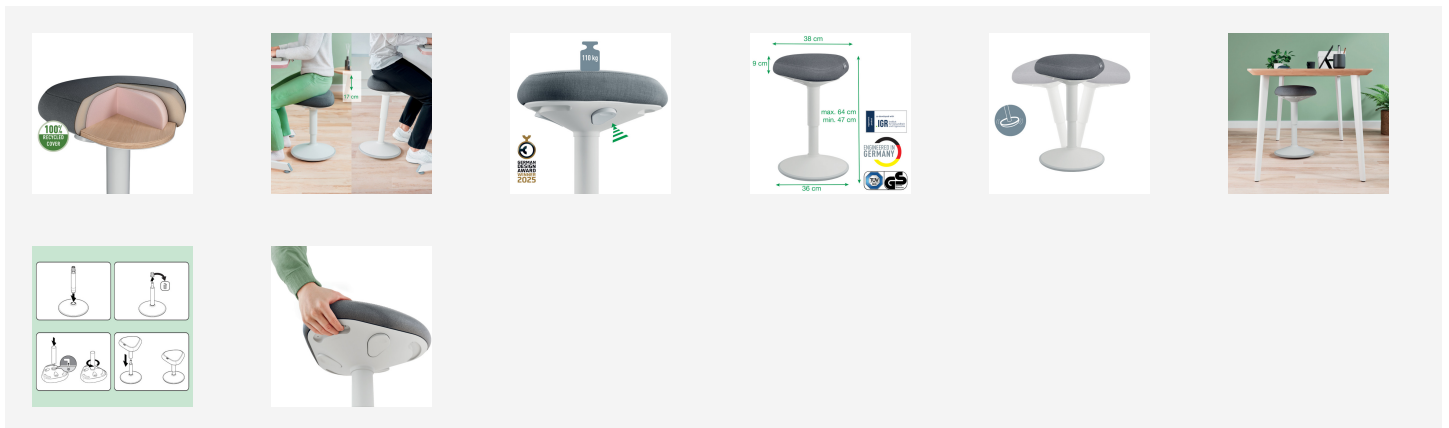

Colour	Number	EAN code
grey	65440085	4002432138401
dark grey	65440089	4002432138418