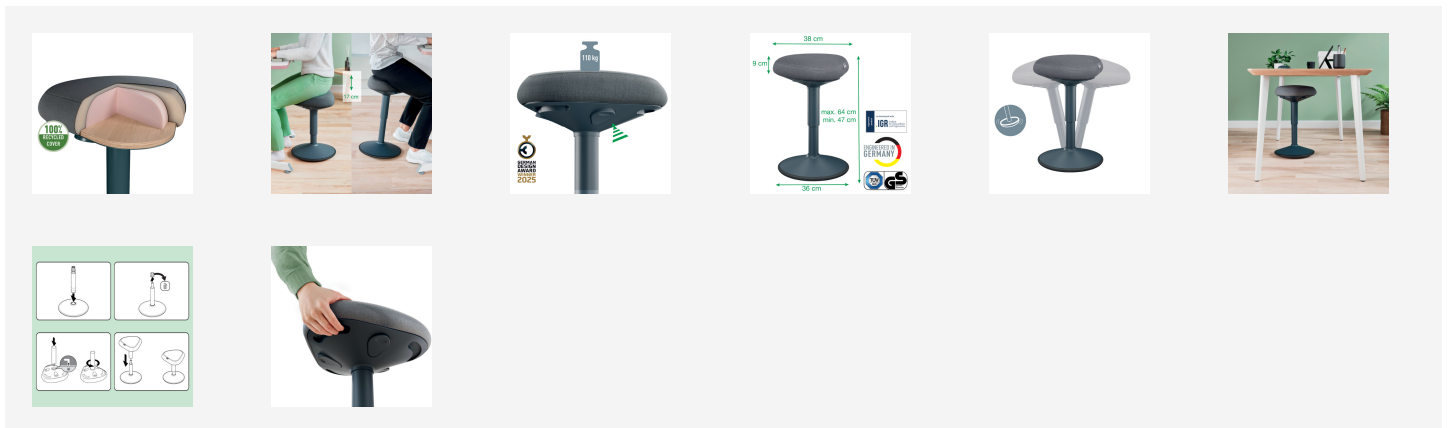

Colour	Number	EAN code
grey	65440085	4002432138401
dark grey	65440089	4002432138418