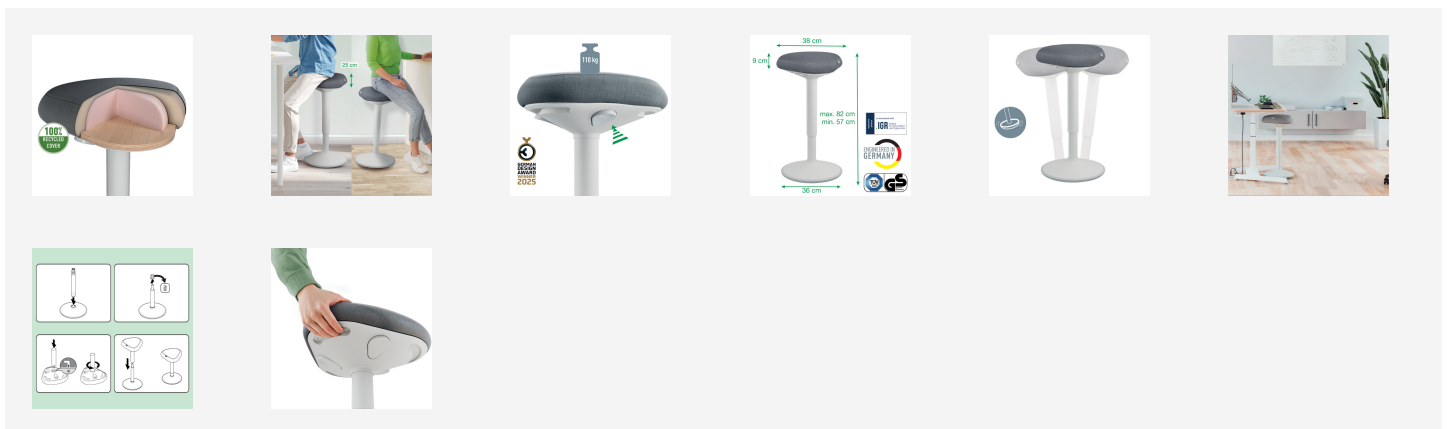

Colour	Number	EAN code
grey	65450085	4002432138425
dark grey	65450089	4002432138432