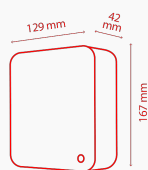

Desktop Hard Drives

Canvio for Desktop

High capacity, high speed

6 5 4 3 2
TB TB TB TB TB

Color

Store even the largest digital libraries and access them quickly using the Canvio for Desktop, with up to 6 TB storage and super-fast USB 3.0 transfer speeds. Its compact piano black design makes it a smart desktop addition, whether positioned horizontally or vertically. An internal shock sensor and ramp loading technology keeps your drive safe and you can use the pre-loaded software to backup and restore files, folders or even your entire system.

-  3.5" drive
-  Stylish and versatile design
-  SuperSpeed USB 3.0 port
-  Windows and Mac® compatible
-  Backup software
-  Security lock slot
-  Eco power-off

Manual

[UM_CANVIO_FORDESKTOP_V2_1608.pdf](#) 

Firmware & Driver

[FW_CANVIO_FOR_DESKTOP_V11508.zip](#) 

Product Specifications

| | | | |
|------------------------|---|--------------------------------------|--|
| Backup Software | NTI® Backup Now EZ™ | Interface | USB 3.0 (USB 2.0 compatible) |
| Box Content | <ul style="list-style-type: none">• Canvio for Desktop• AC adapter with cable• Exchangeable plug head (EU/GB)• USB 3.0 cable• NTI® Backup Now EZ™ software (pre-loaded)• Tuxera NTFS for Mac® driver software (pre-loaded)• User's manual (pre-installed on the hard drive) | Mac NTFS compatibility driver | Tuxera NTFS for Mac |
| Dimensions | 167 × 129.5 × 41.5 mm | Power | Input: 100 – 240 V, 50 – 60 Hz Output: 12 V / 2 A |
| Enclosure | Piano black finish | Security lock slot | Yes |
| File system | NTFS (MS Windows) | System requirements | Formatted NTFS for Microsoft® Windows® 10, Windows® 8.1, Windows 7 OS X 10.11, 10.10, 10.9, 10.8 with included NTFS driver for Mac®; available USB 2.0 or USB 3.0 port |

Product Range

| Part number | Capacity | Color |
|--------------|----------|-------|
| HDWC360EK3JA | 6 TB | Black |
| HDWC350EK3JA | 5 TB | Black |
| HDWC340EK3JA | 4 TB | Black |
| HDWC330EK3JA | 3 TB | Black |
| HDWC320EK3JA | 2 TB | Black |