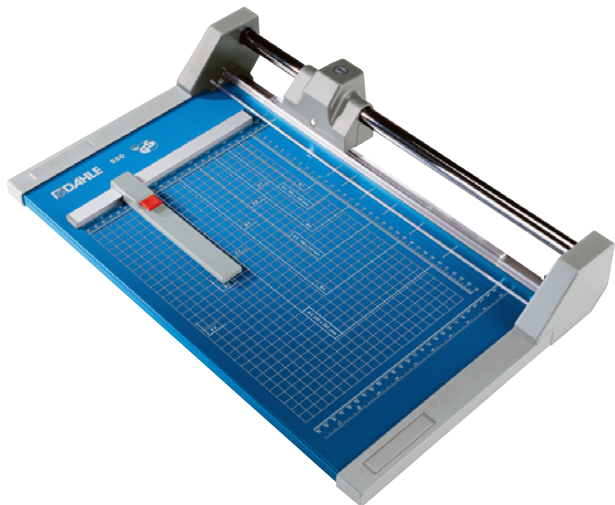

DAHLE ROLLING TRIMMERS

PROFESSIONAL SERIES

Rolling Trimmers are the new generation of paper cutters. Designed for safety and accuracy, the cutting blades are encased in a plastic housing that virtually eliminates the chance of personal injury. The rotary action of these trimmers allow the blade to cut in either direction and sharpen itself as it cuts. It's this self sharpening action that produces a clean burr-free cut and guarantees many years of smooth precise cutting.

a cutting capacity of up to 20 sheets of paper at a time and are perfect for cutting paper, trimming photographs, and large format printing. These trimmers can be wall mounted and the two larger sizes have optional floor stands.

Dahle Professional Rolling Trimmers are available in 14", 20", 28", 37" and 51" cutting lengths and are a popular choice among professional photographers, print shops and graphic design agencies.

Dahle Professional Rolling trimmers are designed for heavy duty applications where precision is essential. These trimmers are equipped with a ground self-sharpening blade that cuts in either direction. Most models in this series have

PROFESSIONAL SERIES

- ▶ Ground steel blade is encased in a protective housing for safety
- ▶ Cuts up to 20 sheets of paper at a time (550-554)
- ▶ Bidirectional blade is self-sharpening to maintain a perfectly honed edge
- ▶ German engineered for precision and accuracy
- ▶ Automatic paper clamp holds work securely
- ▶ Sturdy metal base with preprinted guides
- ▶ Optional stand maximizes floor space (556-558)