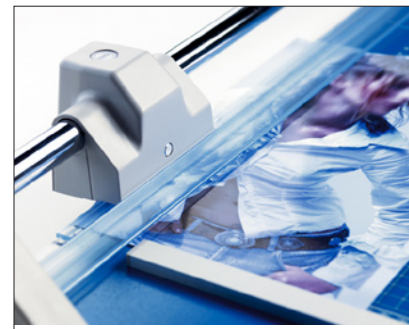

Dahle trimmers are German engineered offering extreme precision and accuracy.

PRODUCT SPECIFICATIONS

PROFESSIONAL ROLLING TRIMMERS				
ITEM	CUT LENGTH	SHEET CAPACITY	DIMENSIONS	FLOOR STANDS
550	14 1/8"	20 Sheets	21 3/4" x 14 1/8"	
552	20 1/8"	20 Sheets	27 3/4" x 14 1/8"	
554	28 1/4"	20 Sheets	36" x 14 1/8"	
556	37 1/2"	14 Sheets	45 1/2" x 14 1/8"	# 696
558	51"	12 Sheets	58 1/2" x 14 1/8"	# 698