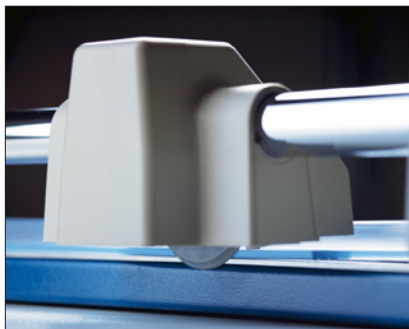

DAHLE ROLLING TRIMMERS

PROFESSIONAL SERIES

Rolling Trimmers are the new generation of paper cutters. Designed for safety and accuracy, the cutting blades are encased in a plastic housing that virtually eliminates the chance of personal injury. The rotary action of these trimmers allow the blade to cut in either direction and sharpen itself as it cuts. It's this self sharpening action that produces a clean burr-free cut and guarantees many years of smooth precise cutting.

a cutting capacity of up to 20 sheets of paper at a time and are perfect for cutting paper, trimming photographs, and large format printing. These trimmers can be wall mounted and the two larger sizes have optional floor stands.

Dahle Professional Rolling Trimmers are available in 14", 20", 28", 37" and 51" cutting lengths and are a popular choice among professional photographers, print shops and graphic design agencies.

Dahle Professional Rolling trimmers are designed for heavy duty applications where precision is essential. These trimmers are equipped with a ground self-sharpening blade that cuts in either direction. Most models in this series have

PROFESSIONAL SERIES

- ▶ Ground steel blade is encased in a protective housing for safety
- ▶ Cuts up to 20 sheets of paper at a time (550-554)
- ▶ Bidirectional blade is self-sharpening to maintain a perfectly honed edge
- ▶ German engineered for precision and accuracy
- ▶ Automatic paper clamp holds work securely
- ▶ Sturdy metal base with preprinted guides
- ▶ Optional stand maximizes floor space (556-558)