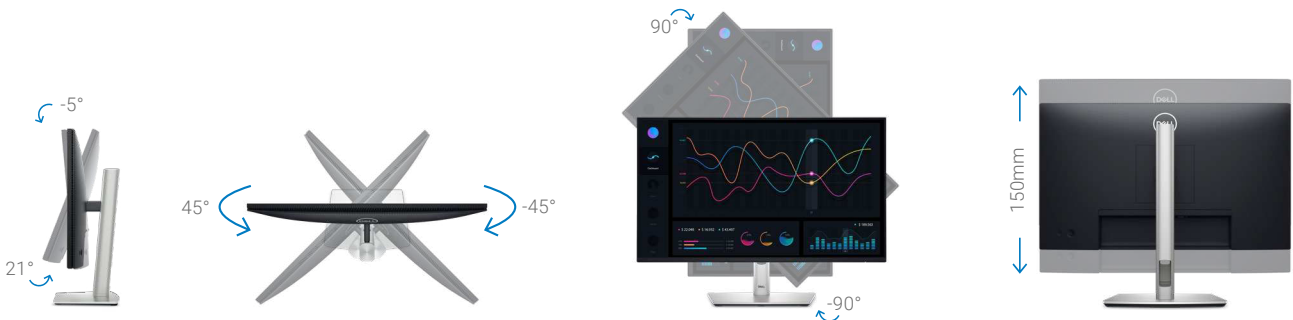

Get a seamless viewing experience and focus on your task with ultra-thin bezel design.

De-clutter your workspace

Free up your desk space with the small monitor base and hide cables from view by tucking them into the riser.¹

Easy-to-use

Navigate the onscreen menu and adjust settings with a convenient joystick control.

Quick access

USB-C downstream port enables fast data transfers and charging of up to 15W of power.

Work comfortably

Experience made-for-you comfort by tilting¹, swiveling¹, pivoting¹ and adjusting the height¹ of your monitor (150mm max).

¹ Not applicable to Dell 24 Monitor - P2425H without stand.

Dell Display Manager