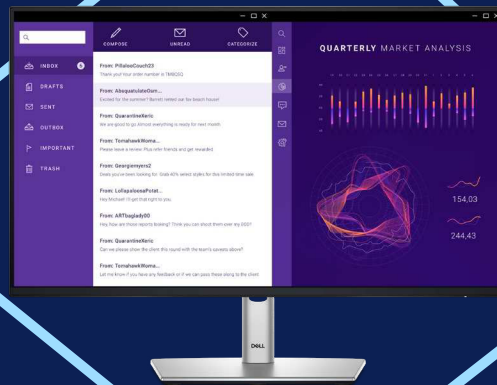

Enhanced eye comfort

Stay productive while ensuring eye comfort. The 100Hz refresh rate delivers smooth motion visuals, and improved ComfortView Plus reduces harmful low blue light emissions while allowing you to see vibrant colors with 99% sRGB coverage.

A better view from anywhere

See consistent images across wide viewing angles enabled by In-Plane Switching (IPS) technology and detailed images with 1500:1 contrast ratio on this FHD monitor.

Multi-task with ease

Boost efficiency with Dell Display Manager that lets you organize multiple apps on your screen.

Easy to connect

Connect your accessories via a wide variety of ports including a Quick Access USB-C downstream port that delivers up to 15W of power.

[Click here to explore more.](#)

World's number 1 monitor company*

We deliver world-class monitors that have gone through rigorous development processes and stringent tests to ensure dependable performance. Get peace of mind with unmatched warranty and support options. Being environmentally forward in thinking, our monitors adhere to environment standards and are made with sustainable materials.

* Dell monitors are #1 Worldwide for 9 years! Source: IDC Worldwide Quarterly PC Monitor Tracker, Q3 2023. From 2014 to 2023.