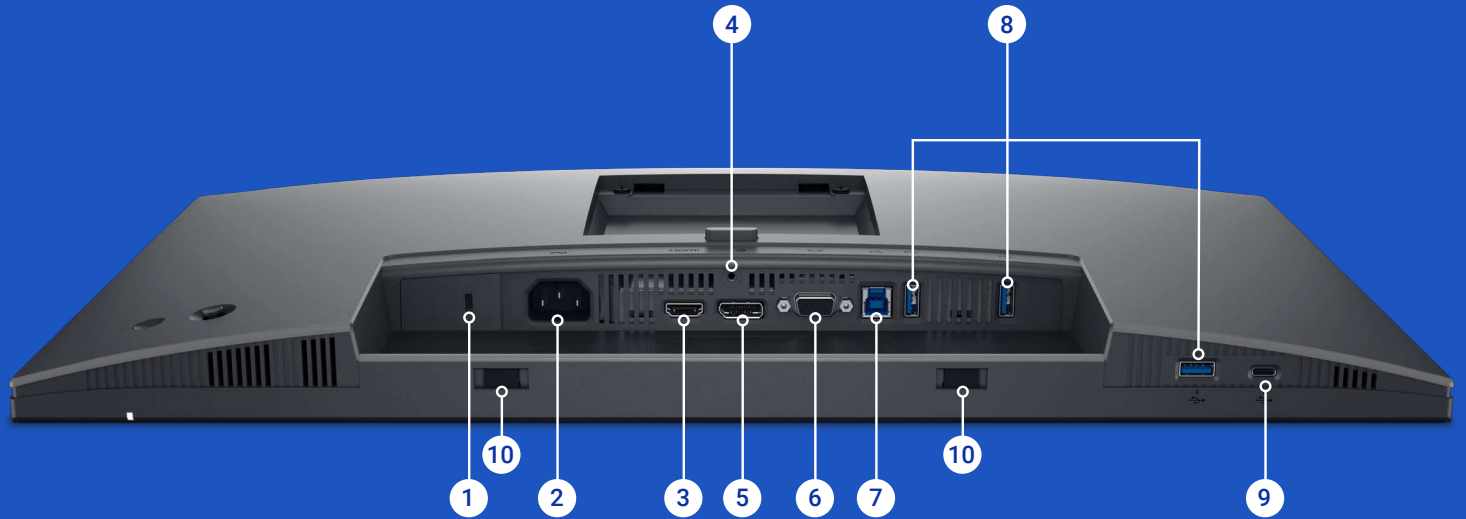

Ports & Slots

- **1** Security lock slot¹
- **2** Power connector
- **3** HDMI
- **4** Stand-lock
- **5** DisplayPort 1.2
- **6** VGA

- **7** USB 3.2 Gen1 Type-B upstream
- **8** USB 3.2 Gen1 Type-A downstream (3)
- **9** USB 3.2 Gen1 Type-C downstream (PD of up to 15W)
- **10** Soundbar slots

¹ Based on Kensington Security Slot™