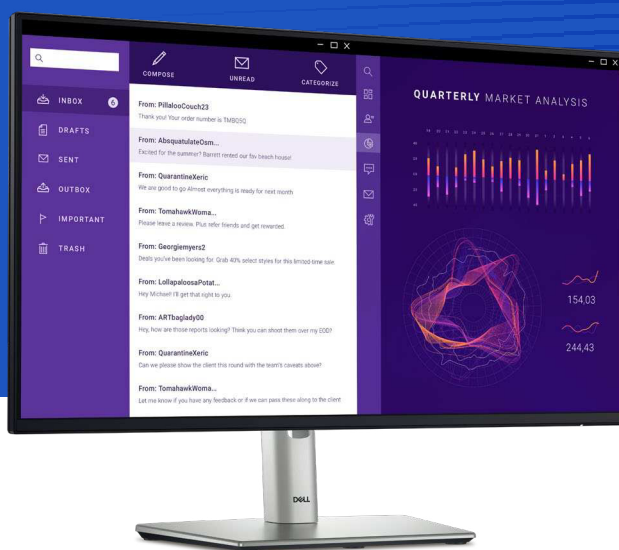

All-day productivity

Dell 24 Monitor | **P2425H**

Dell 24 Monitor | **P2425H without stand¹**

The world's # 1 monitor company*

*Dell monitors are #1 Worldwide for 9 years! Source: IDC Worldwide Quarterly PC Monitor Tracker, Q3 2023. From 2014 to 2023.

¹ Product availability may vary by country, please contact your Dell representative for more information.

4-star certified monitor for eye comfort¹

Get enhanced visual comfort and seamless connectivity with this 23.8-in FHD monitor.

Enhanced eye comfort

This monitor achieves TÜV Rheinland® 4-star eye comfort certification — the latest industry standard for eye comfort to help reduce signs of eye fatigue.

Benefit from improved ComfortView Plus, a built-in feature that reduces blue light emission to less than 35% while allowing you to see vibrant colors with 99% sRGB coverage, and 100Hz refresh rate that delivers smoother and sharper motion visuals.

Easy to connect

Connect your accessories across a variety of ports including DisplayPort 1.2, VGA, HDMI and a Quick Access USB-C port that delivers up to 15W of power.

See your work clearly

With In-Plane Switching (IPS) technology, this monitor offers a wide 178°/178° viewing angle, so you can view your work with consistent color and image quality from virtually any angle.