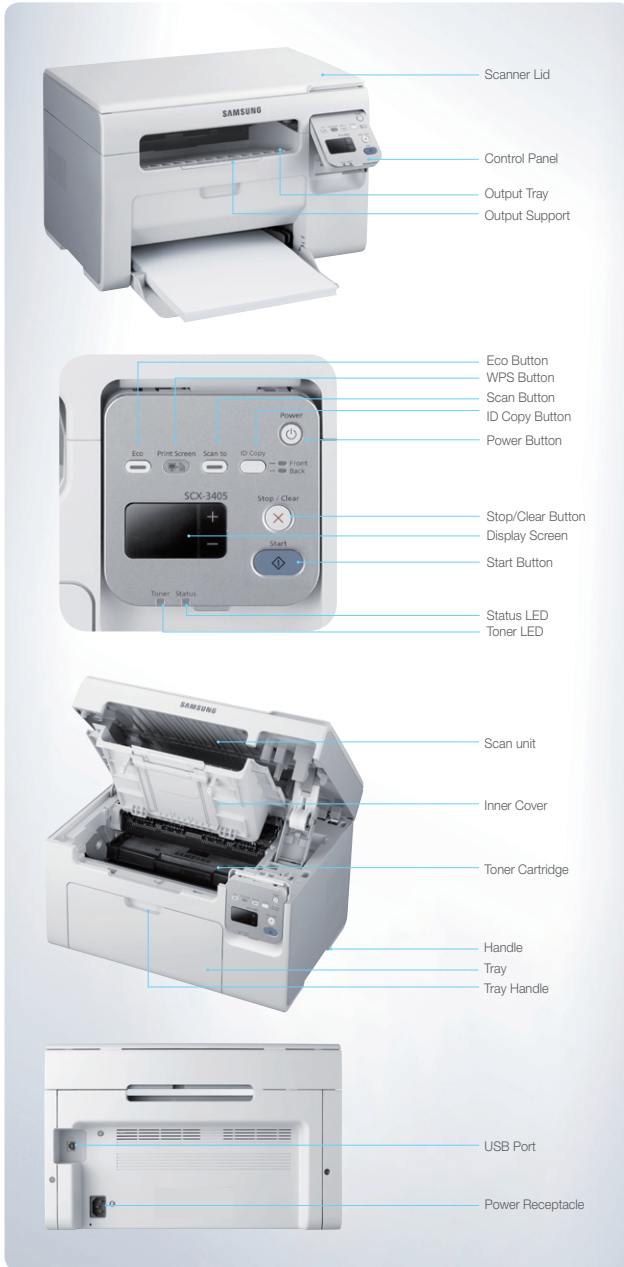

Configuration

Samsung Monochrome Laser Multifunction Printer SCX-3405

Specifications

SCX-3405

Print	
Speed (Mono)	Up to 20 ppm in A4 (21 ppm in Letter)
First Print Out Time (Mono)	Less than 8.5 seconds (From Ready Mode)
Resolution	Up to 1,200 x 1,200 dpi effective output
Emulation	SPL (Samsung Printer Language)
Duplex	Manual
Copy	
Speed (Mono)	Up to 20 cpm in A4 (21 cpm in Letter)
First Copy Out Time (Mono)	Less than 14 sec (Platen)
Zoom Rate	25 - 400 % (ADF, Platen)
Multi Copy	1 - 99 pages
Duplex Copy	Manual
Copy Features	ID Copy
Scan	
Compatibility	TWAIN Standard / WIA Standard
Method	Color CIS
Resolution (Optical)	Up to 600 x 600 dpi
Resolution (Enhanced)	Up to 4,800 x 4,800 dpi
Scan to	Client (PC)
Paper Handling	
Input Capacity and Types	150-sheet Standard Tray
Output Capacity and Type	100-sheet Face Down
Media Size	A4 / A5 / Letter / Legal / Executive / Folio / Oficio / ISO B5 / JIS B5 / Envelope (Monarch, Com10, DL, C5) / Custom (76 x 127 mm - 216 x 356 mm / 3.0" x 5.0" - 8.5" x 14")
Media Type	Plain / Thick / Thin / Cotton / Color / Preprinted / Recycled / Lables / CardStock / Bond / Archive / Envelope
Capacity	Up to 10-sheet
General Feature	
Processor	433 MHz
Display	2-digit LED
Interface	High-Speed USB 2.0
Noise Level	Less than 50 dBA (Printing, Platen Copying) / Less than 26 dBA (Standby)
Memory/Storage	64 MB
OS Compatibility	Windows 2000 / XP / Vista / Win7 / 2003 Server / 2008 Server / Mac OS X 10.4 - 10.7 / Various Linux OS
Duty Cycle, Monthly	Up to 20,000 pages
Dimension (WxDxH)	389 x 274 x 249 mm (15.3" x 10.8" x 9.8")
Weight	6.7 kg (14.7 lbs)
Power Consumption	310 W (Printing) / 1.6 W (Sleep Mode) / 30 W (Standby)
Consumables	
Black Toner Cartridge	Average Cartridge Yield 1,500 *Standard pages (Ships with 700 pages Starter Toner Cartridge) *Declared cartridge yield in accordance with ISO/IEC 19752
Options	
Options	N/A