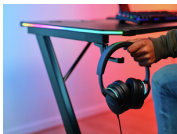

25184_pictures_productinuse_visual_2.jpg

ImageWidth: 1.500 px

ImageHeight: 1.125 px

ImageResolution: 300 dpi