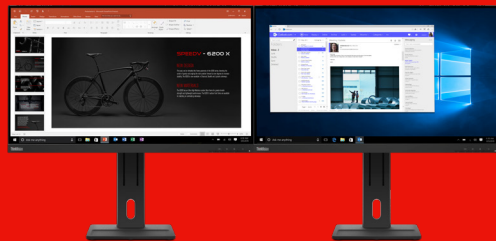

ThinkVision E27q

Enrich Every Workday

CLASS, COMFORT, AND CLARITY DELIVERED

A desktop monitor is an important device for most modern office goers, freelancers, work-from-home staffers, and emerging creatives. This workforce demands quality display output where high resolution, color accuracy, and ergonomics are vital to working comfortably and efficiently wherever they are. ThinkVision E27q-20 comes equipped with a QHD panel, rated for 99% sRGB, built ergonomically, and is a smart choice that is within reach of most small businesses and freelance creatives like photographers and designers.

Lenovo

FEATURES OF THINKVISION E27q-20 MONITOR

Outstanding Picture Clarity

Purposefully-designed, the E27q brings users precisely what is needed. With 1.77 times more pixels than FHD, the QHD display offers more details to users working on spreadsheets and datasets, so every dot and dash are clear. The In-Plane Switching panel delivers wide viewing angles, and there is no fade-out when seen from either side. The display covers 99% of the sRGB color gamut, so even entry-level creatives can get accurate color when editing images and videos. 3-side NearEdgeless bezels look modern and aid in creating seamless multi-monitor setups.

Inherent Utilitarian Convenience

The E27q comes loaded with features that maximize productivity for professionals. Mounting options for selected ThinkCentre Tiny and Nano PCs with a VESA bracket make it possible to reduce desktop clutter by placing them directly on the monitor. Multiple ports offer flexibility—HDMI is a well-rounded option for carrying video and sound, while DP is the port of choice for creatives. An Audio Out jack and built-in speakers make meetings and media consumption engaging.