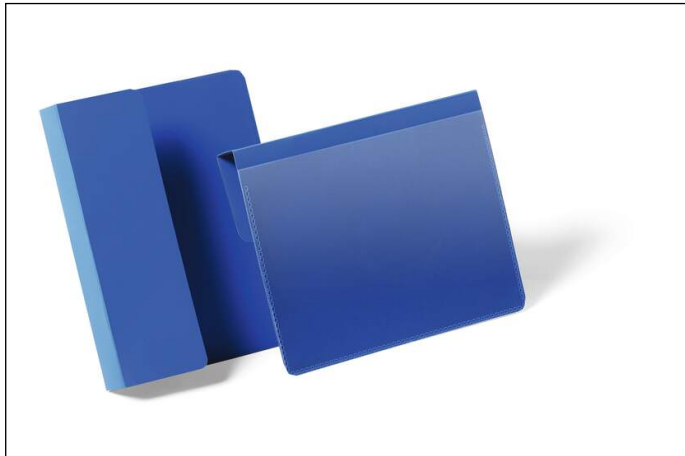

Document sleeve with fold A6 landscape

Article number	172107	Sales unit quantity	1 Pack
Colour	dark blue	Sales unit EAN	4005546981703

Self-declaration (according to DIN EN ISO 14021)

7.2 Compostable	
7.3 Degradable	
7.4 Designed to be dismantled	
7.5 Extended product life	
7.6 Recovered energy	
7.7 Recyclable	✓
7.7.a % Recyclable	100%
7.8 Recyclate content	
7.8.a % Recyclate content (pre-consumer)	
7.8.b % Recyclate content (post-consumer)	
7.9 Reduced energy consumption	
7.10 Reduced resource consumption	
7.11 Reduced water consumption	
7.12 Reusable and refillable	
7.13 Waste reduction	