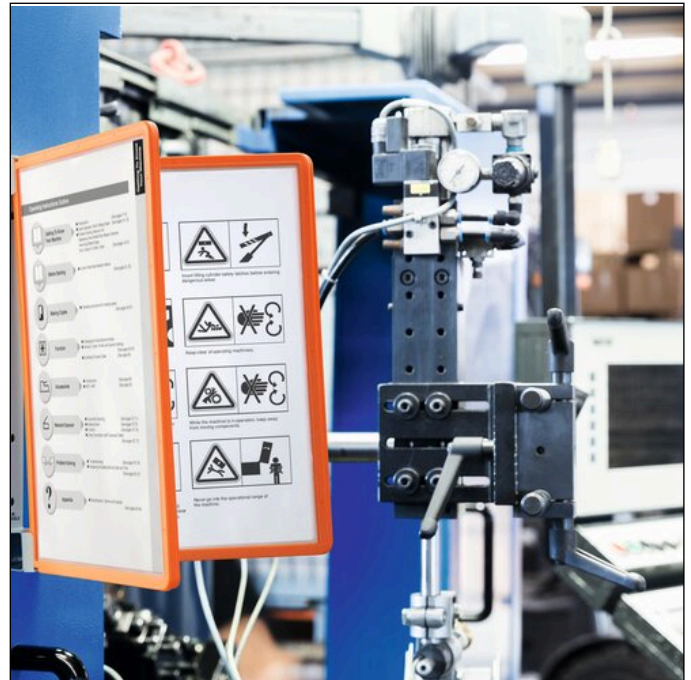

# Display panel system VARIO® MAGNETIC WALL 5

Article number	591409	Sales unit quantity	1 Set
Colour	orange	Sales unit EAN	4005546987637
Packaging unit	1 set	Packing weight (gross)	567.95 G
Base EAN	4005546987637	Country of origin	DE

## Product description

Complete display panel set for wall applications Wall mount with 5 SHERPA display panels in A4 format Polypropylene display panels with coloured profile frame and low-reflection film suitable for scanners Metal wall mount with magnetic back, can be fastened quickly and easily to metal surfaces such as shelves or machine frames Practical pivot mechanism for simple replacement of the displays 5-year warranty

## Product features

Outer width (mm)	360
Outer height (mm)	325
Outer depth/length	260 mm

591409\_PDS\_DURABLE\_en.pdf | 2024-07-21 01:56

1/2

DURABLE Hunke & Jochheim GmbH & Co. KG  
 Westfalenstraße 77 - 79 · 58636 Iserlohn · Germany  
 Phone +49 (0) 2371 662 0 · Fax +49 (0) 2371 662 221  
 Mail durable@durable.de | durable.de

# Display panel system VARIO® MAGNETIC WALL 5

Filling quantity/Filling quantity for	5 display panel(s)
Format/Format for	A4
Orientation Format	portrait
Brand	DURABLE
Inner display panel width (mm)	210
Inner display panel height (mm)	297
Set includes display panels	Yes
Rotate/Swivel amounts	no
Adjustable reading angle	no
Extendable	No
Opening for documents	top
Antibacterial	No
Warranty	5 years
Product features relating to documents	can be scanned, anti-glare
Base/mount type	Magnetic wall mount