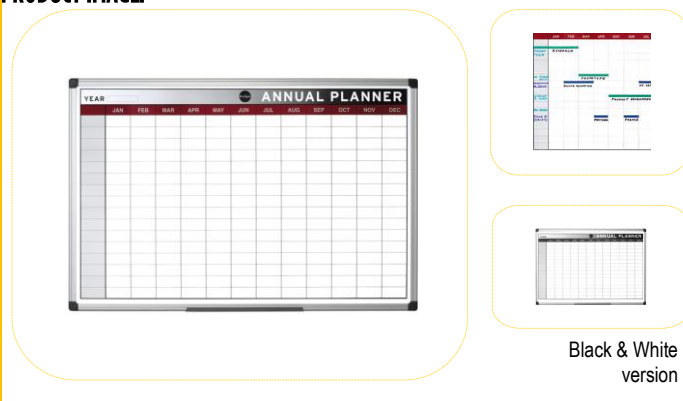

PRODUCT SHORT DESCRIPTION:

Bi-Office Annual Planner

FEATURES AND BENEFITS:

- Aluminium Frame, 900x600mm
 - Plan the year ahead easily to show holidays, events and meetings
 - Re-use year after year
 - High quality drywipe magnetic surface
 - Easy to write on and clean
 - 16 rows to show the full year
 - Supplied with marker pen, pen tray, magnets and wall mounting kit
- Available in five languages - English, German, Spanish, French and Portuguese

PRODUCT IMAGE:

MARKETING COPY:

Versatile and practical, our annual planner is ideal when used to coordinate long term project development or working teams throughout the year. With 16 rows available, you can organize monthly tasks or deadlines for that same number of workers or projects. When used with our Magnetic Planning Kit you can create specific areas and attributes for each slot and define priorities using color codes.

APPLICATION AND SALES PROPOSITION:

- Easy and simple tool to communicate and organize
- A good way to coordinate projects and organize tasks

TARGET MARKET:

CHANNEL: Office products wholesalers, office products stores, other retailers and building contractors
 END USERS: conference centers, hotels, public buildings, public store buildings and private and public buildings in general

n/a

SUGGESTED ADVERT:

Magnetic Annual Planner

Bi-Office Annual Planner

- Aluminium Frame, 900x600mm
 - Plan the year ahead easily to show holidays, events and meetings
 - Re-use year after year
 - High quality drywipe magnetic surface
 - Easy to write on and clean
 - 16 rows to show the full year
 - Supplied with marker pen, pen tray, magnets and wall mounting kit
- Available in five languages - English, German, Spanish, French and Portuguese