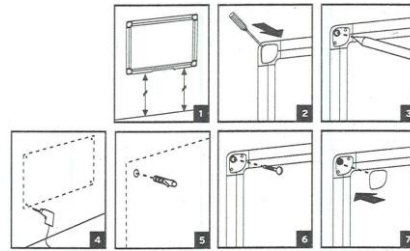

TECHNICAL DETAILS

COMPOSITION:

- Aluminium frame
- Plastic corners with caps
- Wooden based core with magnetic surface
- Wall mounting kit available