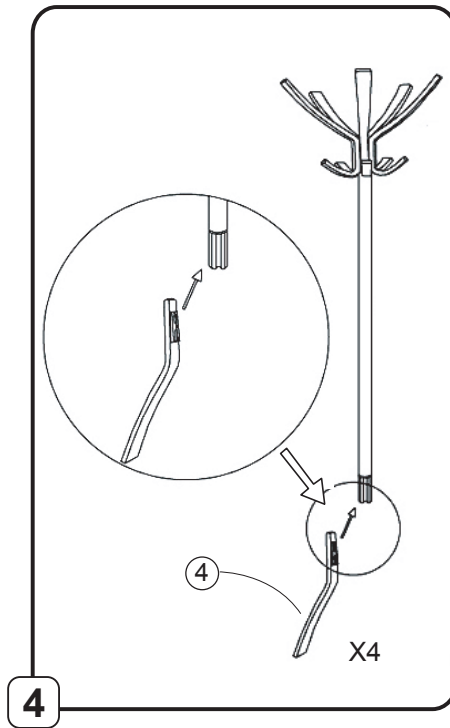

N°	①	②	③	④
fittings				
QTY	1	1	5	4

CAFE

100% WOOD COAT STAND

The bistro coat rack updated with a stylish and refined design

5 double pegs for a perfect care of clothes

Rotative head for an easy access to the clothes

Wide base (4 foot) for perfect stability

Quick and easy assembly system without tools (3 min)

Compact packaging to reduce the environmental impact

The Café coat stand will seduce you with its design inspired by the Parisian bistro, all in wood. It consists of a rotating upper head equipped with 5 large pegs, and 5 other pegs on the lower level, as well as a wide base at 4 feet.

PRODUCT FEATURES	
Reference	PMCAFE
EAN	3129710011414
Materials	Drum : Wood
	Pegs : Wood
Color	Dark wood
Product dimensions	Height : 180 cm
	Drum : Ø 4.2 cm
	Base : Ø 52 cm
	Weight : 4 kg
Number of pegs	5 double Pegs (10)
Base	4-foot base
Estimated assembly time	5 minutes - Without tools or screws
Origin	French design and development - Manufacturing in PRC
Guarantee	2 years

PACKAGING DIMENSIONS	
* Sales unit (x1SU) Box	Dim. : L. 118 cm x W. 27.5 cm x H. 70 cm
	Weight : 4.2 kg
* Box master (x1SU)	Dim. : L. 118 cm x W. 27.5 cm x H. 70 cm
	Weight : 4.2 kg

EXISTING DESIGN :

Quand le beau rejoint l'utile