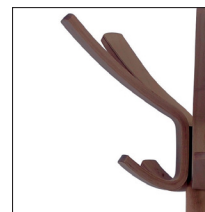

N°	①	②	③	④
fittings				
QTY	1	1	5	4

CAFE

100% WOOD COAT STAND

The bistro coat rack updated with a stylish and refined design

5 double pegs for a perfect care of clothes

Rotative head for an easy access to the clothes

Wide base (4 foot) for perfect stability

Quick and easy assembly system without tools (3 min)

Compact packaging to reduce the environmental impact

The Café coat stand will seduce you with its design inspired by the Parisian bistro, all in wood. It consists of a rotating upper head equipped with 5 large pegs, and 5 other pegs on the lower level, as well as a wide base at 4 feet.

Its updated design will suit all workspaces. It can be positioned in the lobby, in your reception areas or in your offices.

CAFE 100% WOOD COAT STAND

CLOSE 2 CLOTHES

The bistro coat rack updated with a stylish and refined design

PRODUCT FEATURES	
Reference	PMCAFE
EAN	3129710011414
Materials	Drum : Wood
	Pegs : Wood
Color	Dark wood
Product dimensions	Height : 180 cm
	Drum : Ø 4.2 cm
	Base : Ø 52 cm
	Weight : 4 kg
Number of pegs	5 double Pegs (10)
Base	4-foot base
Estimated assembly time	5 minutes - Without tools or screws
Origin	French design and development - Manufacturing in PRC
Guarantee	2 years