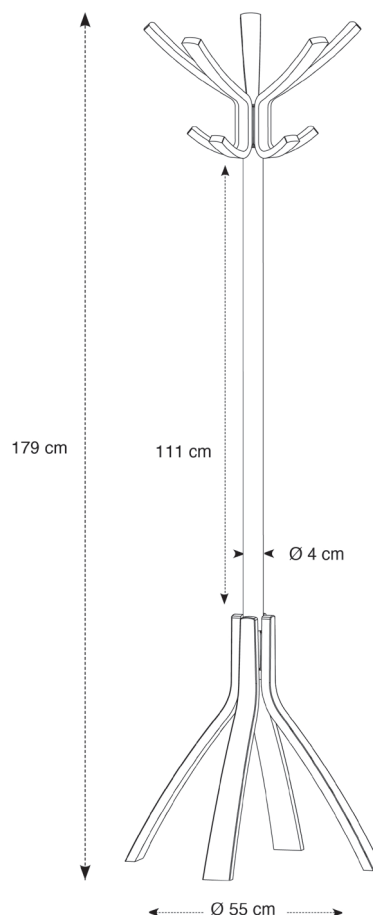

Wide base (4 foot) for perfect stability

Quick and easy assembly system without tools (3 min)

Compact packaging to reduce the environmental impact

The Café coat stand will seduce you with its design inspired by the Parisian bistro, all in wood. It consists of a rotating upper head equipped with 5 large pegs, and 5 other pegs on the lower level, as well as a wide base at 4 feet.

Its updated design will suit all workspaces. It can be positioned in the lobby, in your reception areas or in your offices.

CAFE 100% WOOD COAT STAND

CLOSE 2 CLOTHES

The bistro coat rack updated with a stylish and refined design

PRODUCT FEATURES	
Reference	PMCAFE
EAN	3129710011414
Materials	Drum : Wood
	Pegs : Wood
Color	Dark wood
Product dimensions	Height : 180 cm
	Drum : Ø 4.2 cm
	Base : Ø 52 cm
	Weight : 4 kg
Number of pegs	5 double Pegs (10)
Base	4-foot base
Estimated assembly time	5 minutes - Without tools or screws
Origin	French design and development - Manufacturing in PRC
Guarantee	2 years

PACKAGING DIMENSIONS	
* Sales unit (x1SU) Box	Dim. : L. 118 cm x W. 27.5 cm x H. 70 cm
	Weight : 4.2 kg
* Box master (x1SU)	Dim. : L. 118 cm x W. 27.5 cm x H. 70 cm
	Weight : 4.2 kg

EXISTING DESIGN :

Quand le beau rejoint l'utile