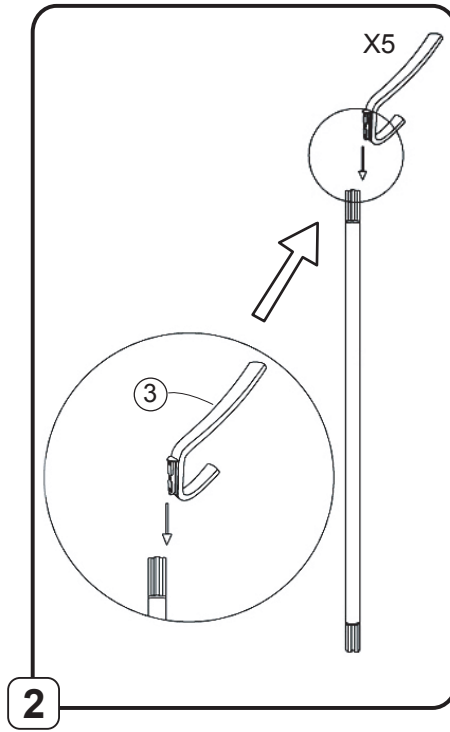

N°	①	②	③	④
fittings				
QTY	1	1	5	4

CAFE

100% WOOD COAT STAND

The bistro coat rack updated with a stylish and refined design

5 double pegs for a perfect care of clothes

Rotative head for an easy access to the clothes

Wide base (4 foot) for perfect stability

Quick and easy assembly system without tools (3 min)

Compact packaging to reduce the environmental impact

The Café coat stand will seduce you with its design inspired by the Parisian bistro, all in wood. It consists of a rotating upper head equipped with 5 large pegs, and 5 other pegs on the lower level, as well as a wide base at 4 feet.

PRODUCT FEATURES	
Reference	PMCAFE
EAN	3129710011414
Materials	Drum : Wood
	Pegs : Wood
Color	Dark wood
Product dimensions	Height : 180 cm
	Drum : Ø 4.2 cm
	Base : Ø 52 cm
	Weight : 4 kg
Number of pegs	5 double Pegs (10)
Base	4-foot base
Estimated assembly time	5 minutes - Without tools or screws
Origin	French design and development - Manufacturing in PRC
Guarantee	2 years

PACKAGING DIMENSIONS	
* Sales unit (x1SU) Box	Dim. : L. 118 cm x W. 27.5 cm x H. 70 cm
	Weight : 4.2 kg
* Box master (x1SU)	Dim. : L. 118 cm x W. 27.5 cm x H. 70 cm
	Weight : 4.2 kg

EXISTING DESIGN :

Quand le beau rejoint l'utile