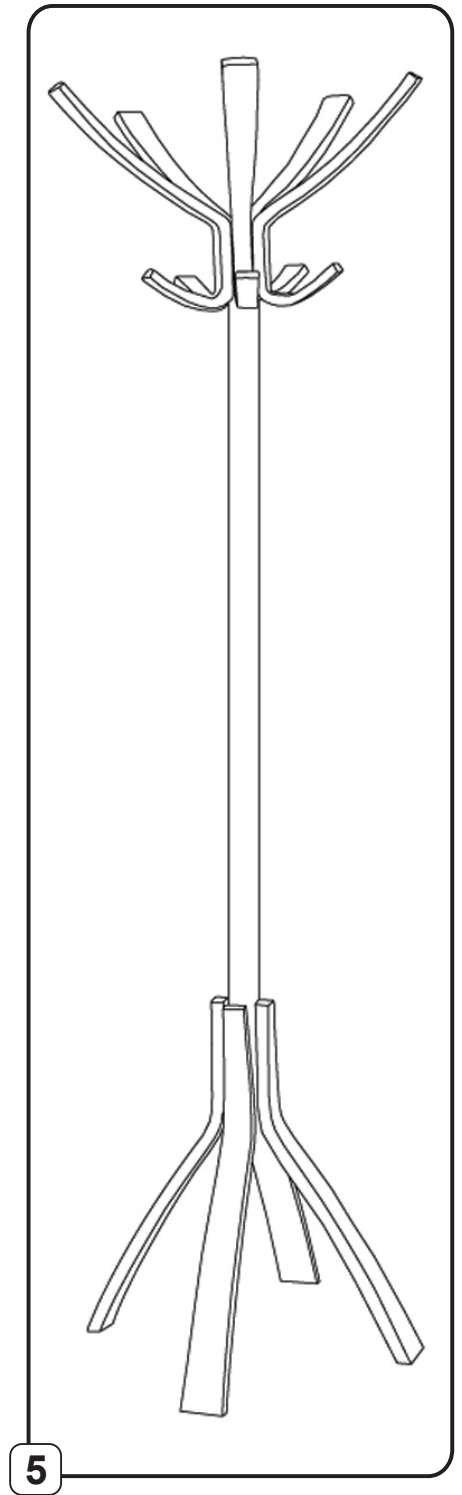

N°	①	②	③	④
fittings				
QTY	1	1	5	4

CAFE

100% WOOD COAT STAND

The bistro coat rack updated with a stylish and refined design

5 double pegs for a perfect care of clothes

Rotative head for an easy access to the clothes

Wide base (4 foot) for perfect stability

Quick and easy assembly system without tools (3 min)

Compact packaging to reduce the environmental impact

The Café coat stand will seduce you with its design inspired by the Parisian bistro, all in wood. It consists of a rotating upper head equipped with 5 large pegs, and 5 other pegs on the lower level, as well as a wide base at 4 feet.

Its updated design will suit all workspaces. It can be positioned in the lobby, in your reception areas or in your offices.

CAFE 100% WOOD COAT STAND

CLOSE 2 CLOTHES

The bistro coat rack updated with a stylish and refined design

PRODUCT FEATURES	
Reference	PMCAFE
EAN	3129710011414
Materials	Drum : Wood
	Pegs : Wood
Color	Dark wood
Product dimensions	Height : 180 cm
	Drum : Ø 4.2 cm
	Base : Ø 52 cm
	Weight : 4 kg
Number of pegs	5 double Pegs (10)
Base	4-foot base
Estimated assembly time	5 minutes - Without tools or screws
Origin	French design and development - Manufacturing in PRC
Guarantee	2 years