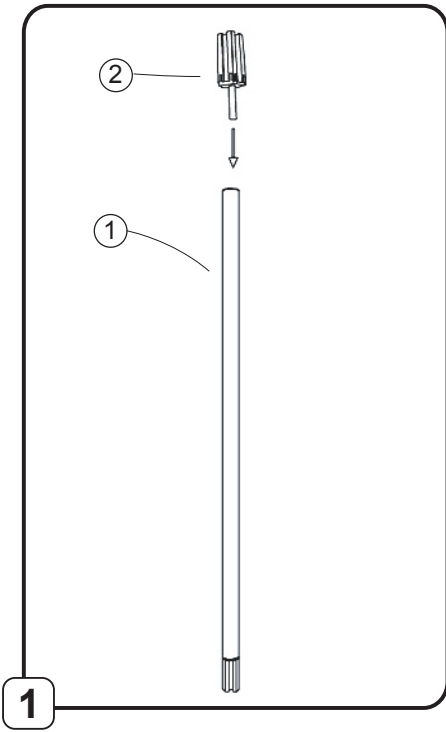

N°	①	②	③	④
fittings				
QTY	1	1	5	4

CAFE

100% WOOD COAT STAND

The bistro coat rack updated with a stylish and refined design

5 double pegs for a perfect care of clothes

Rotative head for an easy access to the clothes

Wide base (4 foot) for perfect stability

Quick and easy assembly system without tools (3 min)

Compact packaging to reduce the environmental impact

The Café coat stand will seduce you with its design inspired by the Parisian bistro, all in wood. It consists of a rotating upper head equipped with 5 large pegs, and 5 other pegs on the lower level, as well as a wide base at 4 feet.

PRODUCT FEATURES	
Reference	PMCAFE
EAN	3129710011414
Materials	Drum : Wood
	Pegs : Wood
Color	Dark wood
Product dimensions	Height : 180 cm
	Drum : Ø 4.2 cm
	Base : Ø 52 cm
	Weight : 4 kg
Number of pegs	5 double Pegs (10)
Base	4-foot base
Estimated assembly time	5 minutes - Without tools or screws
Origin	French design and development - Manufacturing in PRC
Guarantee	2 years

PACKAGING DIMENSIONS	
* Sales unit (x1SU) Box	Dim. : L. 118 cm x W. 27.5 cm x H. 70 cm
	Weight : 4.2 kg
* Box master (x1SU)	Dim. : L. 118 cm x W. 27.5 cm x H. 70 cm
	Weight : 4.2 kg

EXISTING DESIGN :

Quand le beau rejoint l'utile