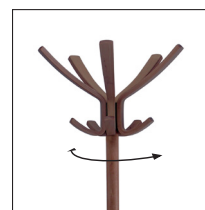

N°	①	②	③	④
fittings				
QTY	1	1	5	4

CAFE

100% WOOD COAT STAND

The bistro coat rack updated with a stylish and refined design

5 double pegs for a perfect care of clothes

Rotative head for an easy access to the clothes

Wide base (4 foot) for perfect stability

Quick and easy assembly system without tools (3 min)

Compact packaging to reduce the environmental impact

The Café coat stand will seduce you with its design inspired by the Parisian bistro, all in wood. It consists of a rotating upper head equipped with 5 large pegs, and 5 other pegs on the lower level, as well as a wide base at 4 feet.

Its updated design will suit all workspaces. It can be positioned in the lobby, in your reception areas or in your offices.

CAFE 100% WOOD COAT STAND

CLOSE 2 CLOTHES

The bistro coat rack updated with a stylish and refined design

PRODUCT FEATURES	
Reference	PMCAFE
EAN	3129710011414
Materials	Drum : Wood
	Pegs : Wood
Color	Dark wood
Product dimensions	Height : 180 cm
	Drum : Ø 4.2 cm
	Base : Ø 52 cm
	Weight : 4 kg
Number of pegs	5 double Pegs (10)
Base	4-foot base
Estimated assembly time	5 minutes - Without tools or screws
Origin	French design and development - Manufacturing in PRC
Guarantee	2 years