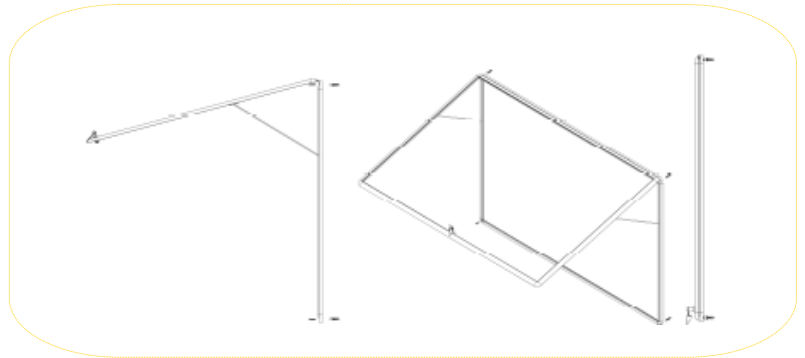

TECHNICAL DETAILS

COMPOSITION:

- Aluminium case
- Strong acrylic door
- Felt surface
- Wooden based core
- 2 year warranty

ASSEMBLY OVERVIEW: