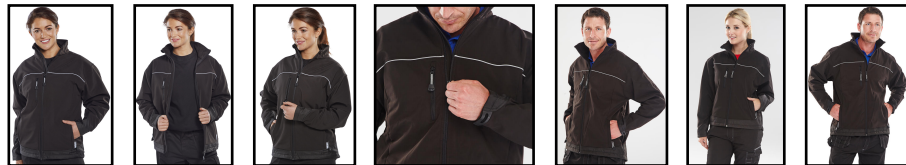

**BEESWIFT**<sup>®</sup>  
FOCUSED ON SAFETY

Product Code:

SSJBLM

Selling UOM:

Each

Pack Size:

1

**CAT. 1**  Cat 1 - Minimal Risk

## SOFT SHELL JACKET BLACK MED

- High Stretch water resistant, windproof and breathable fabric.
- Fleece lined with internal pockets and weatherguard front flaps.
- 3 zipped front pockets.
- Adjustable cuffs.
- Warm fleece lined collar.
- Cordura® tear resistant trim.
- Hip drawcord.