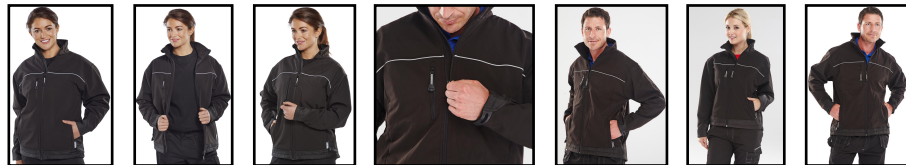

BEESWIFT[®]
FOCUSED ON SAFETY

Product Code:

SSJBL4XL

Selling UOM:

Each

Pack Size:

1

CAT. 1  Cat 1 - Minimal Risk

SPECIFICATION SHEET

SOFT SHELL JACKET BLACK 4XL

- High Stretch water resistant, windproof and breathable fabric.
- Fleece lined with internal pockets and weatherguard front flaps.
- 3 zipped front pockets.
- Adjustable cuffs.
- Warm fleece lined collar.
- Cordura® tear resistant trim.
- Hip drawcord.