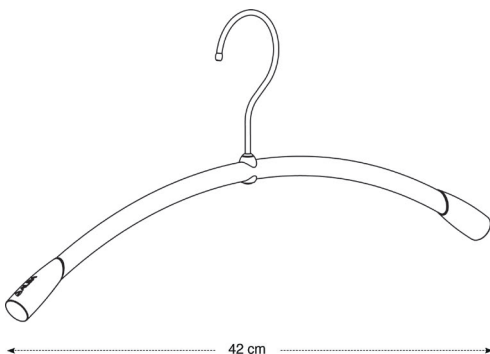

Quand le beau rejoint l'utile