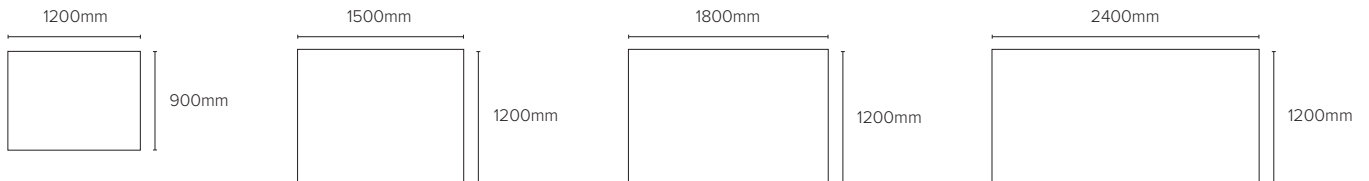

Maximum in stability, functionality and quality for the most demanding use. Very easy to mount with hidden fixing system.

WORKSPACE DESIGN SOLUTIONS

TECHNICAL INFORMATION

Frame | painted aluminium | white or black

Surface | ceramic

* Other sizes available, but subject to minimum quantities

Article code	Name	Size w x h x d mm
CR0811346	Writing Board Giro White	1200 x 900 x 16
CR1011346	Writing Board Giro White	1500 x 1200 x 16
CR1211346	Writing Board Giro White	1800 x 1200 x 16
CR1511346	Writing Board Giro White	2400 x 1200 x 16
CR08113410	Writing Board Giro Black	1200 x 900 x 16
CR10113410	Writing Board Giro Black	1500 x 1200 x 16
CR12113410	Writing Board Giro Black	1800 x 1200 x 16
CR15113410	Writing Board Giro Black	2400 x 1200 x 16