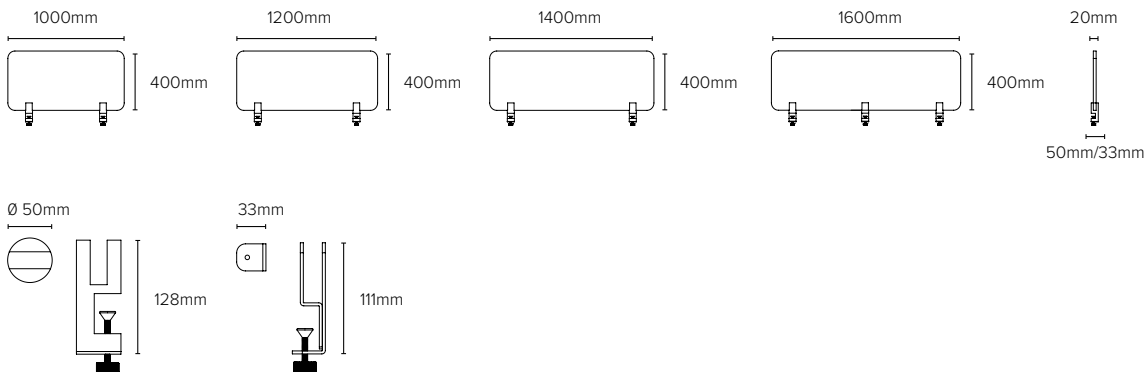

TECHNICAL INFORMATION

Frame | frameless

Material | PET only

Fixing systems | wood and metal or metal clamps included

*Available in dark grey; subject to minimum quantities, for other color requests

*Also available with square corners

*Customizable sizes

Article code	Name	Size w x h x d mm
SPD720203372	Desk Sculpo Dark Grey	1000 x 400 x 50
SPD730203372	Desk Sculpo Dark Grey	1200 x 400 x 50
SPD740203372	Desk Sculpo Dark Grey	1400 x 400 x 50
SPD750203372	Desk Sculpo Dark Grey	1600 x 400 x 50
SPD720207372	Desk Sculpo Dark Grey Metal	1000 x 400 x 33
SPD730207372	Desk Sculpo Dark Grey Metal	1200 x 400 x 33
SPD740207372	Desk Sculpo Dark Grey Metal	1400 x 400 x 33
SPD750207372	Desk Sculpo Dark Grey Metal	1600 x 400 x 33