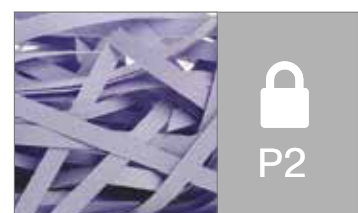

Cross Cut P-4 Confidential Security

Cuts 1 A4 sheet into
approx. 400 pieces

Cross Cut P-3 General Security

Cuts 1 A4 sheet into
approx. 200 pieces

Strip Cut P-2 Basic Security

Cuts 1 A4 sheet into
approx. 40 pieces