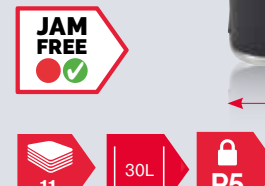

Item Code	Description
2102407	Mercury RSM1130
2102063	Recyclable Paper Bags (30L)
2101948	Oil sheets (12 pack)