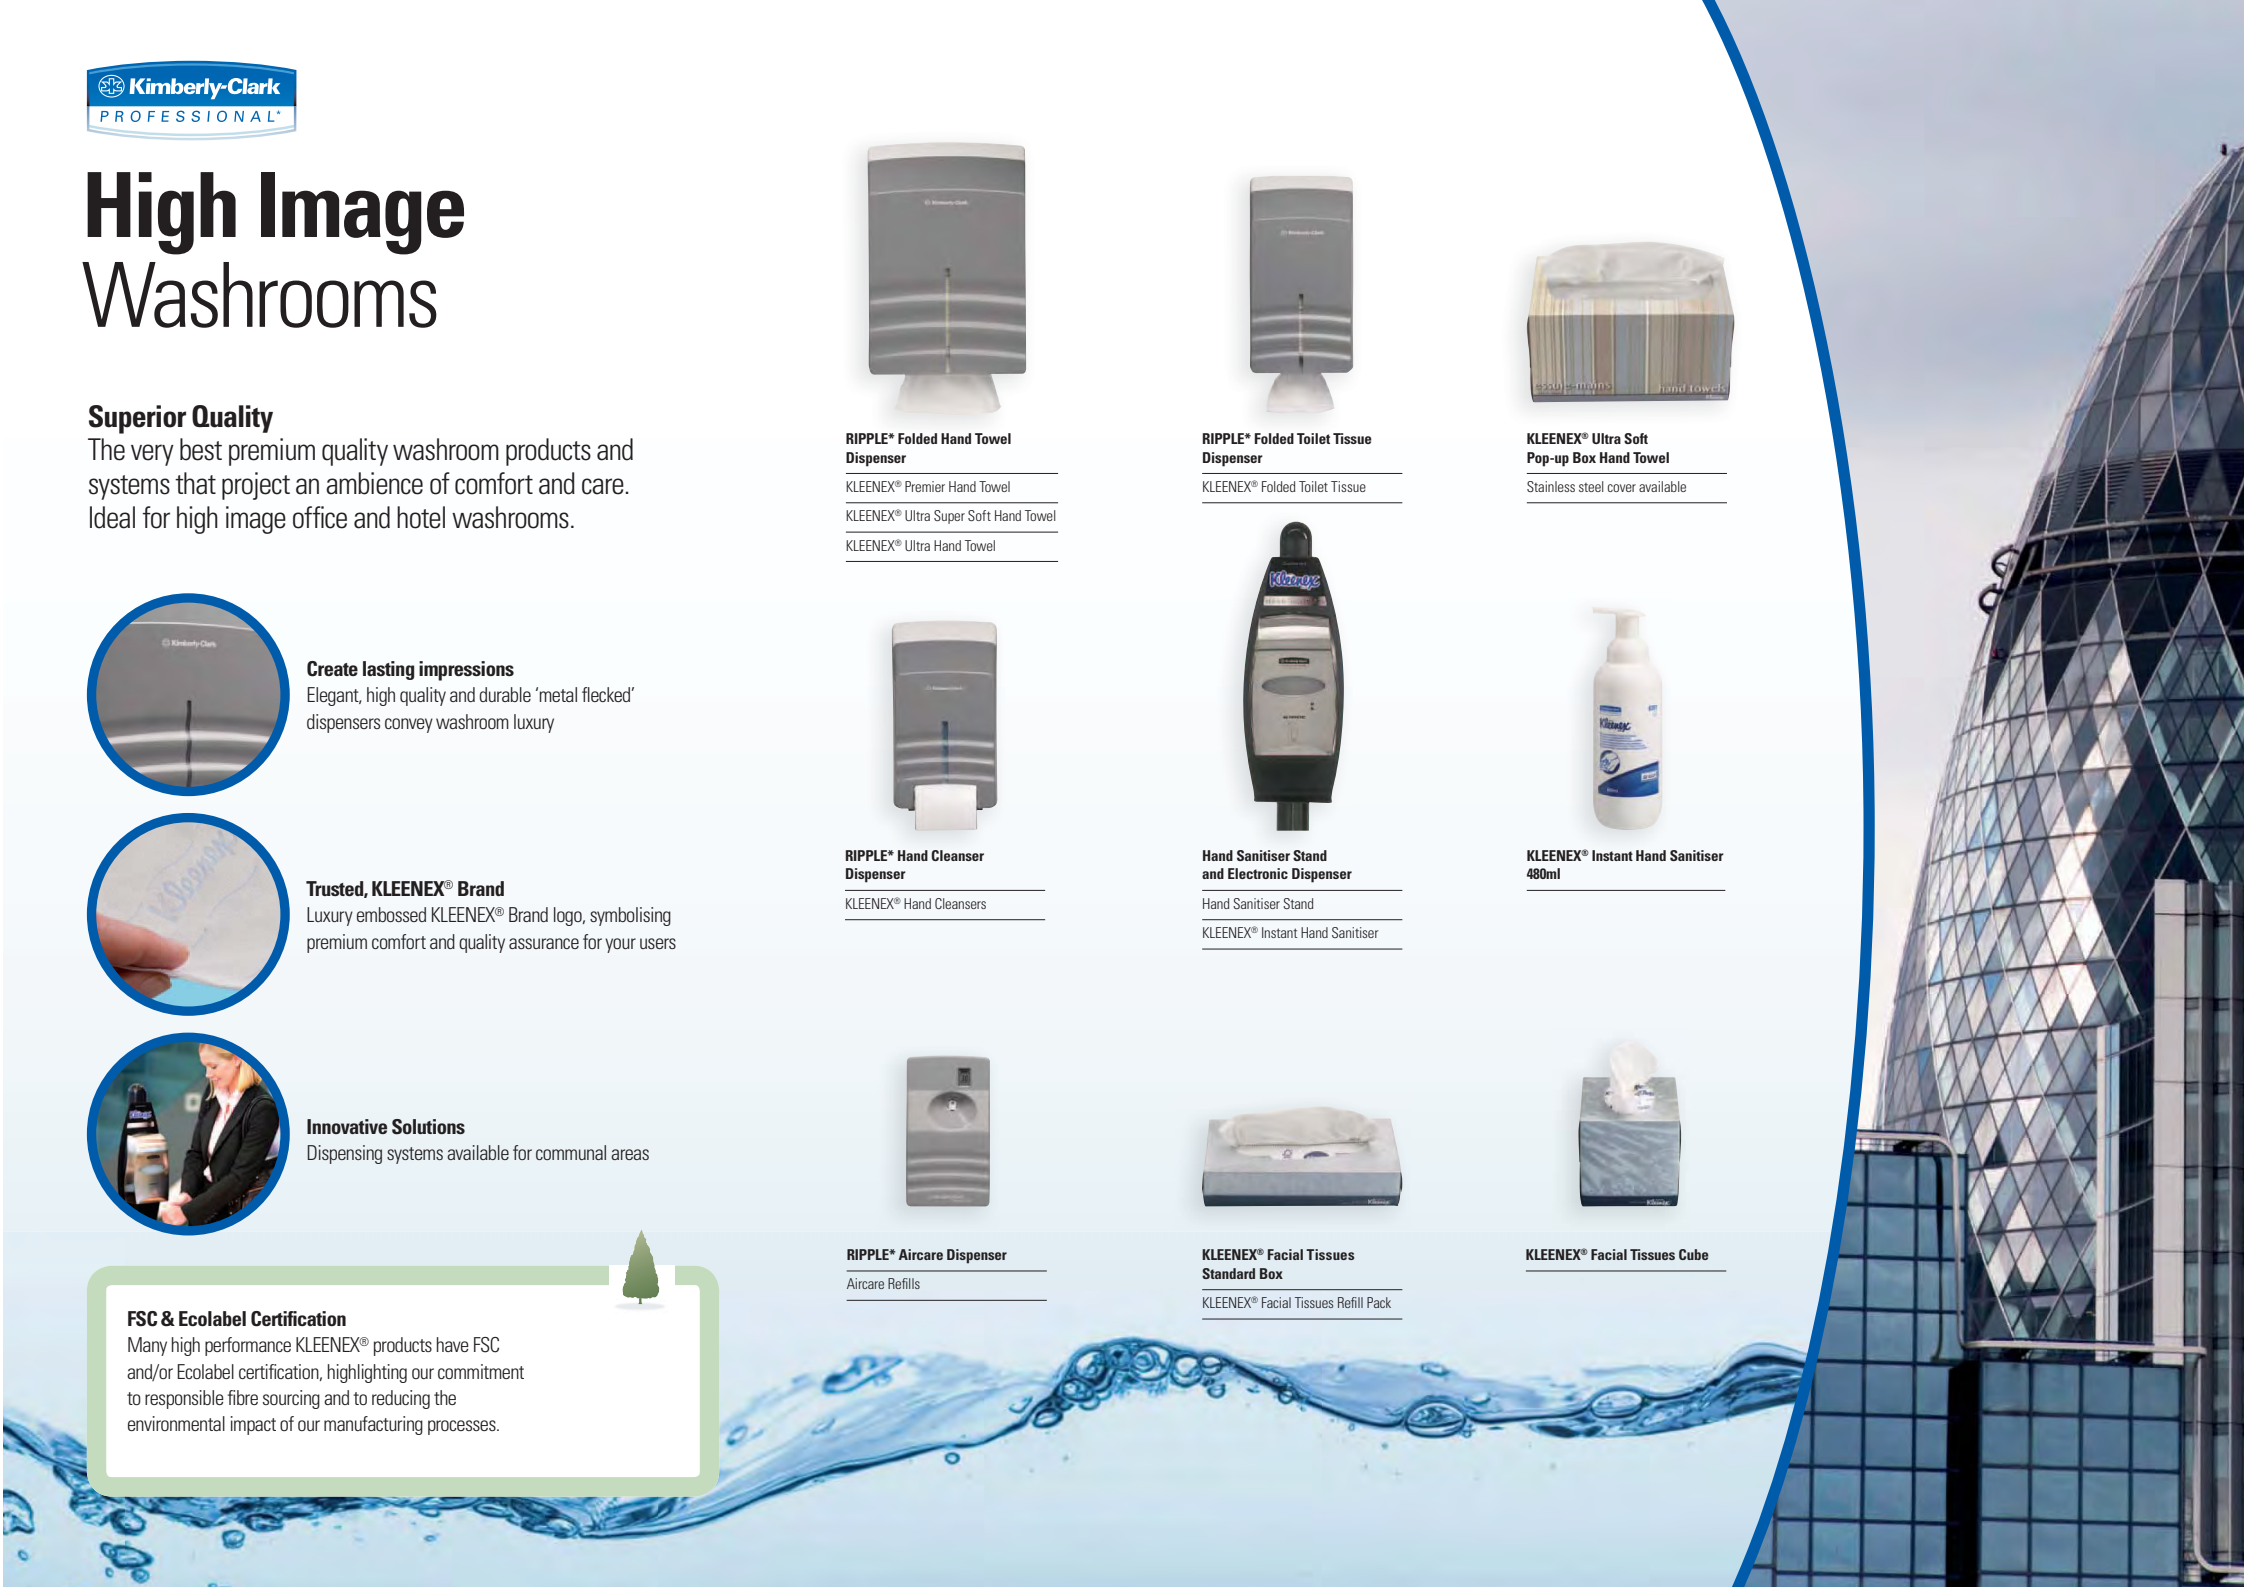

RIPPLE* Aircare Dispenser

Aircare Refills

KLEENEX® Facial Tissues Standard Box

KLEENEX® Facial Tissues Refill Pack

KLEENEX® Facial Tissues Cube

Hand Hygiene – Hand Towels

If hygiene is important to you, paper hand towels are the right, hygienic choice. A study carried out by the University of Westminster (Feb 2009) shows that paper hand towels reduce bacteria on the hands by 77%, compared to warm air dryers that increase bacteria by 254% and jet air dryers by 42%¹.