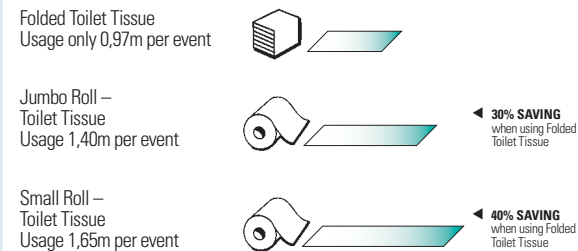

Folded Toilet Tissue – less usage, less waste

Reduced Usage

With our Folded Toilet Tissue, up to 40% less product is used compared to Jumbo and Small Roll Toilet Tissue. This means less waste too.