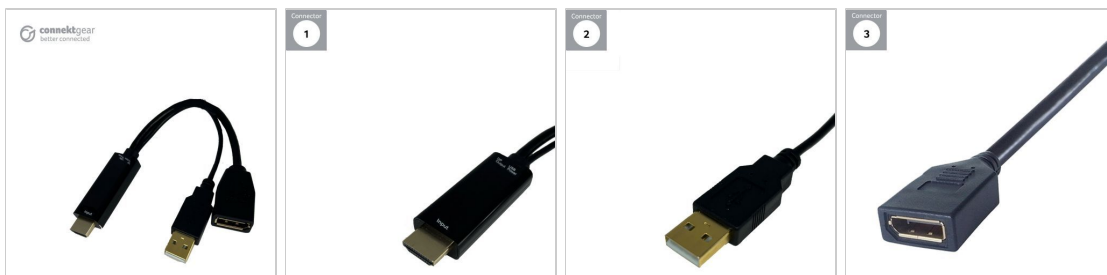

groupgear

...better connected

Group Gear Limited

Antler Buildings, Bromsgrove Road,
Halesowen, West Midlands, B63 3HJ.

T 0121 503 0666

E sales@groupgear.co.uk

W www.groupgear.co.uk

HDMI to Displayport Adapter - Male to Female

Brand: Connekt Gear

Code: 26-0411

Box Qty: 250

Why do you need it?

You need to connect your HDMI source computer to a Displayport Monitor whilst maintaining a 4k resolution.

What does it do?

Connects your HDMI source to your display device that features a Displayport socket. Delivering a higher resolution, faster refresh

rate, deeper colours and no lag all from a single cable. Allowing you to get the most out of your devices.

Product Details

- 4K Digital Cinema Standard UHD (Ultra High Definition) display 4096 x 2160 resolution
- 30Hz Refresh rate (30 frames per second)
- Flexible strain relief moulded collar
- Lifetime warranty

- Barcode: 5035624049734

- Connector 1: HDMI Male
- Connector 2: DisplayPort Female
- Connector 3: USB Male
- Gold plated contacts
- Gold plated connectors
- Cable length: 220mm
- Cable Colour: Black
- Shell Colour: Grey
- Barcode: 5035624049734