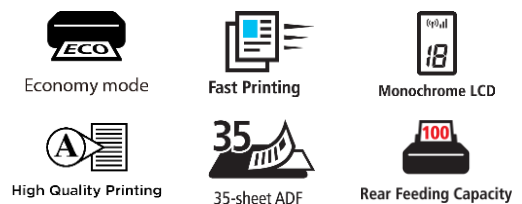

PIXMA G4570

FAST PRINTS. HUGE SAVINGS

A fast, cost-efficient 4-in-1 everyday printer for productive students, families and home users.

- **Ultra-low running costs**
Make huge savings over the printer's lifetime thanks to refillable high-yield ink tanks that can deliver 8,100¹ prints on a single set of ink bottles and greatly reduce the total cost of ownership
- **Simple operation**
Easy, straightforward day-to-day use thanks to a clear 1.3" LCD panel and single-action print head installation
- **High-speed productivity**
Get your documents faster thanks to print speeds of 11.0 ipm (mono) and 6.0 ipm (colour)
- **35-sheet ADF**
Scanning and copying multiple documents is easy thanks to an Automatic Document Feeder
- **Easy at-home maintenance**
Keep downtime to a minimum thanks to the user-replaceable maintenance cartridge and mechanical ID no-squeeze ink bottles
- **Wireless connectivity**
Print seamlessly from a range of devices with Wi-Fi connectivity and support for PIXMA Cloud Link, Canon PRINT app, Apple AirPrint and more
- **Work with more media**
Get creative at home with the ability to print on magnetic and matte photo paper