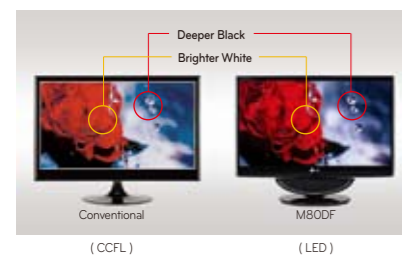

Special Functions

- USB Quick View HD Play
- Aspect Ratio Control

Connections

- Signal input: D-Sub, 2xHDMI, Composite, Component, SCART
- PC Audio in, headphone out, optical out

Microsite

- <http://monitortv.lge.com>

Enjoy total entertainment with the LED

M80D Series is an almighty monitor that provides the total entertainment package. The Full HD LED LCD Monitor TV has a sophisticated slim design and supports HD digital broadcasting reception. It also comes with the 2.1ch speaker system*, making it perfect for enjoying movies, games, and music more vividly. M80D also features the Quick View HD Play function that makes it possible to play media files(DivX, MKV etc.) via its USB port, without ever turning on the PC.

Real Full HDTV with DTV tuner

Built-in DTV tuner(supporting MPEG4), the standard format of digital TV broadcasting, supports viewing of high-resolution HDTV without requiring a separate receiver. The tuner also reproduces vivid and true-to-life visuals with Full HD(1920x1080 pixels) resolution. (* Full HD: 22" or larger only)