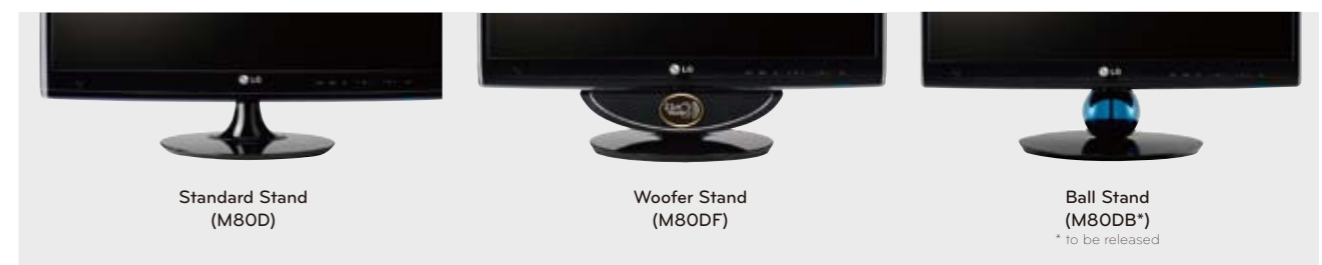

Various Stand Styles